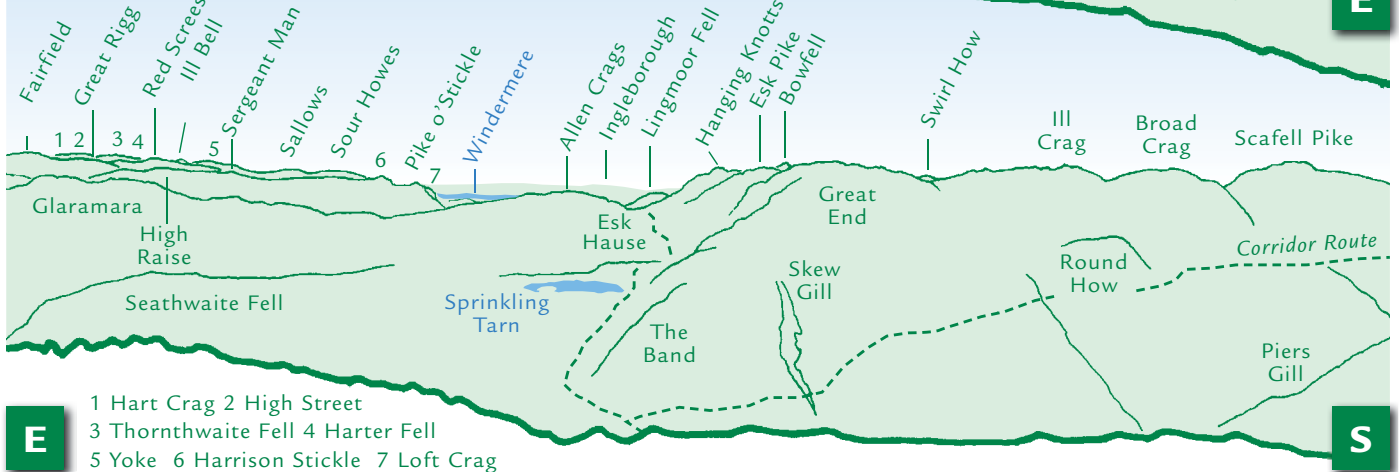

# PANORAMA from Great Gable (GR 21151035)

This graphic is an extract from **The Western Fells**, volume five in the **Lakeland Fellranger** series scheduled to be published in Spring 2011 by Cicerone Press Ltd