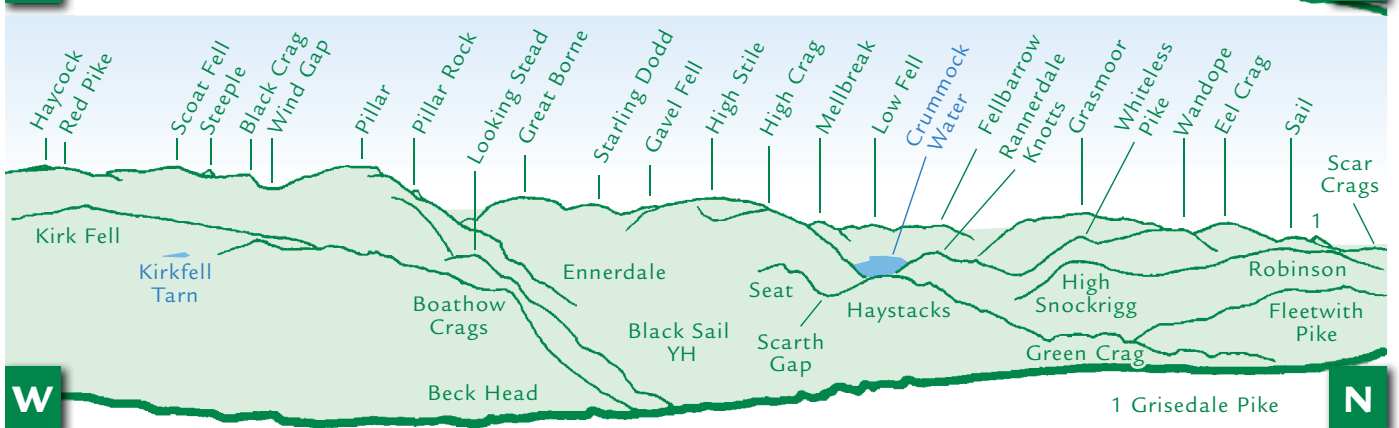

# PANORAMA from Great Gable (GR 21151035)

This graphic is an extract from **The Western Fells**, volume five in the **Lakeland Fellranger** series scheduled to be published in Spring 2011 by Cicerone Press Ltd