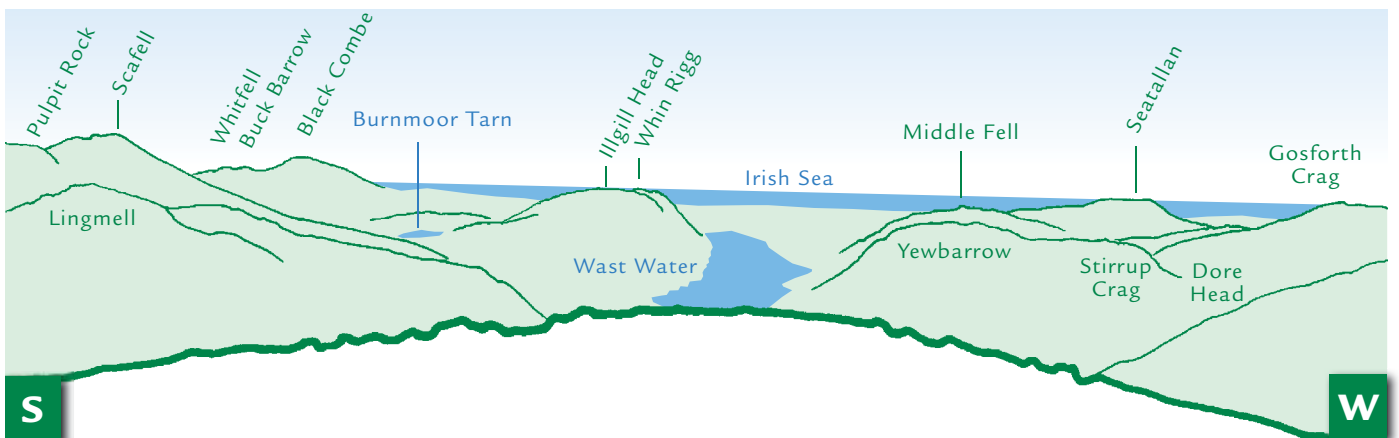

# PANORAMA from Great Gable (GR 21151035)

This graphic is an extract from **The Western Fells**, volume five in the **Lakeland Fellranger** series scheduled to be published in Spring 2011 by Cicerone Press Ltd