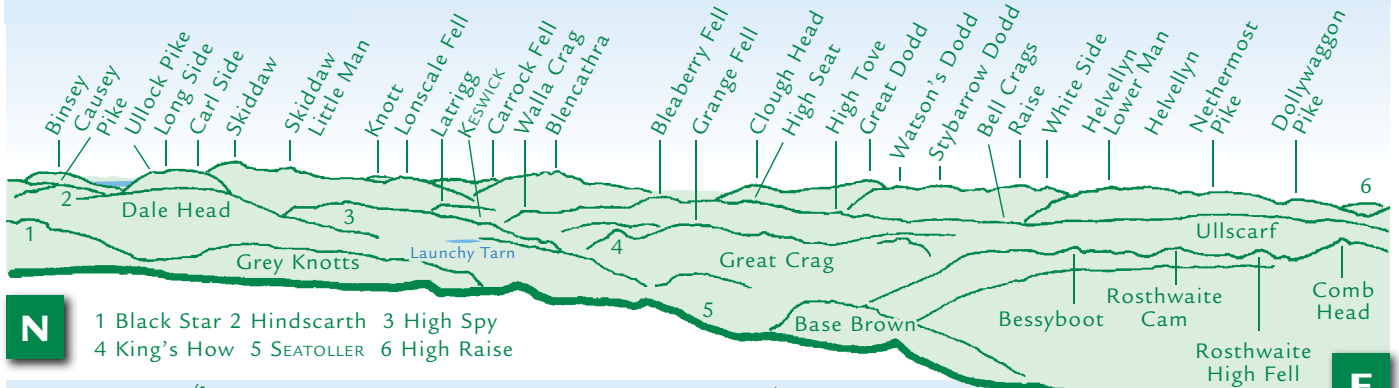

# PANORAMA from Great Gable (GR 21151035)

This graphic is an extract from **The Western Fells**, volume five in the **Lakeland Fellranger** series scheduled to be published in Spring 2011 by Cicerone Press Ltd