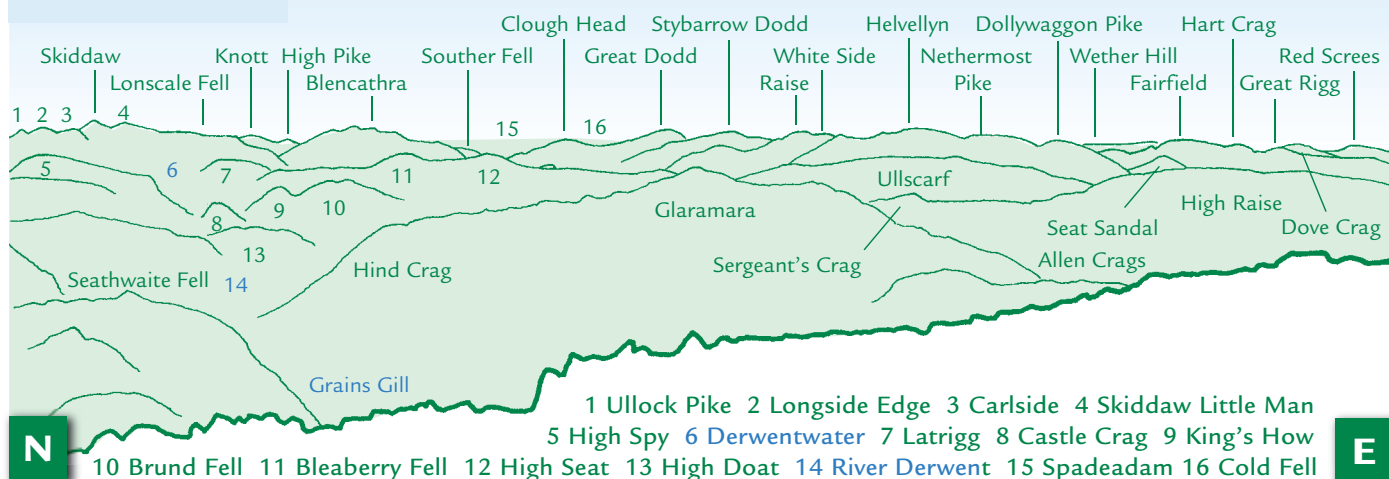

# PANORAMA from Great End (GR225084) 907m

This graphic is an extract from **The Mid-Western Fells**, volume four in the **Lakeland Fellranger** series published in April 2008 by Cicerone Press