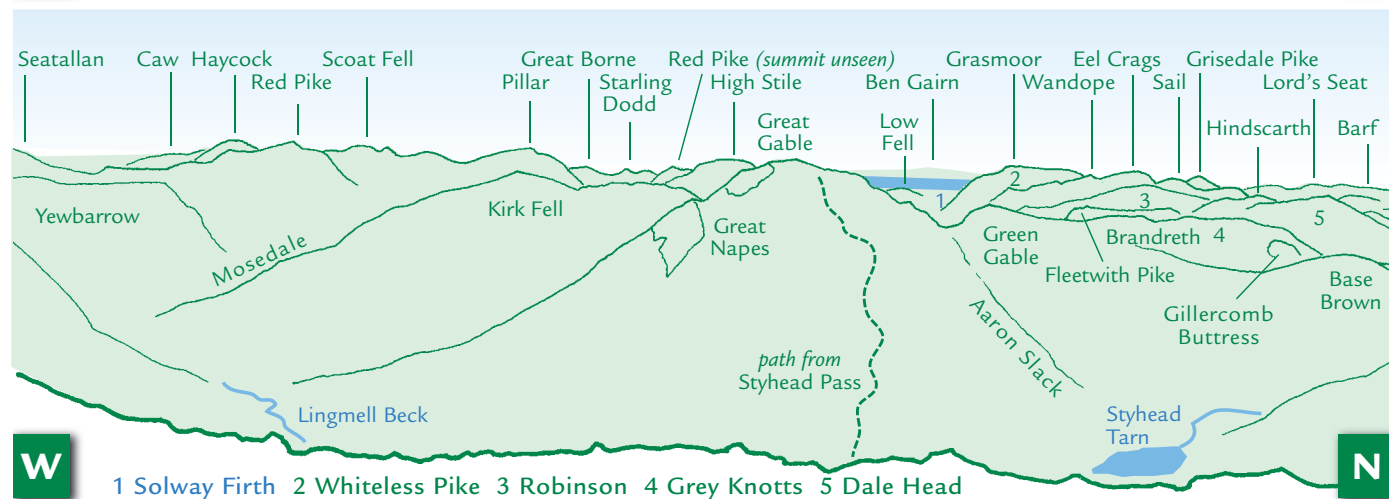

# PANORAMA from Great End (GR225084) 907m

This graphic is an extract from **The Mid-Western Fells**, volume four in the **Lakeland Fellranger** series published in April 2008 by Cicerone Press