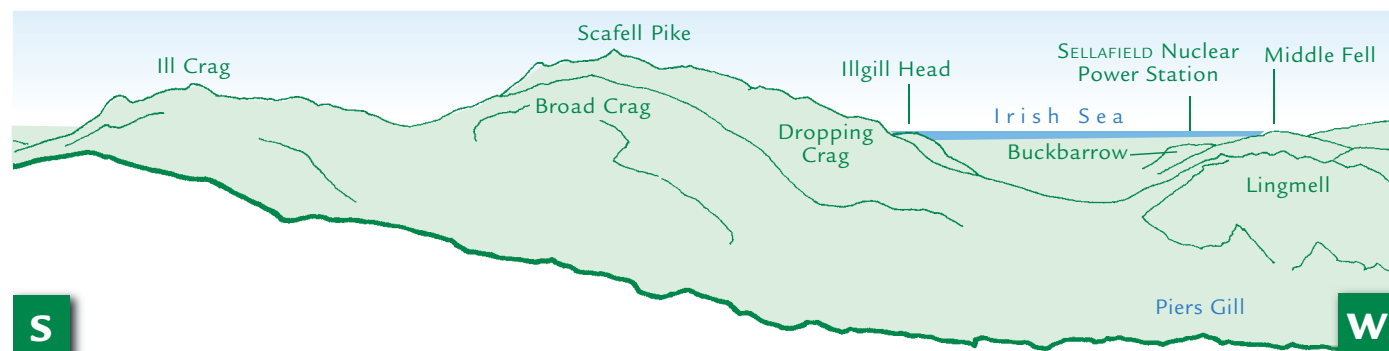

# PANORAMA from Great End (GR225084) 907m

This graphic is an extract from **The Mid-Western Fells**, volume four in the **Lakeland Fellranger** series published in April 2008 by Cicerone Press