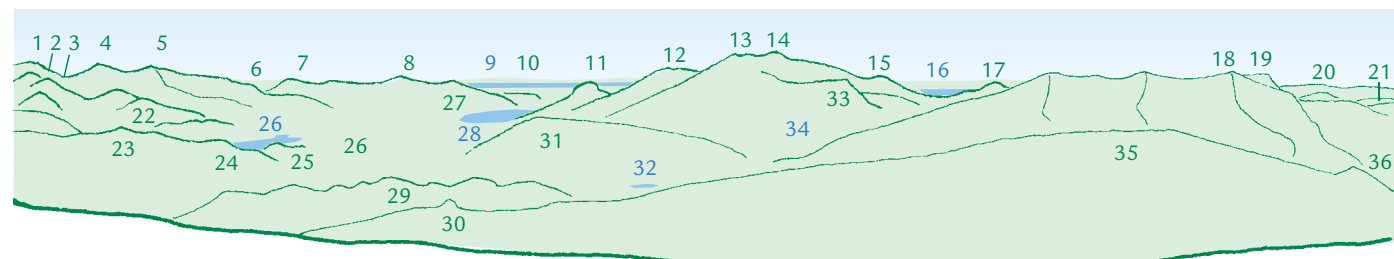

N

E

- 1 Stainmore Forest 2 Nine Standards Rigg 3 Mallerstang Edge 4 Wild Boar Fell 5 High Raise 6 Howgill Fells 7 Rampsgill Head 8 High Street 9 Ingleborough 10 Froswick 11 Ill Bell 12 Caudale Moor 13 Pendle Hill 14 Ward's Stone (highest point on the Bowland Fells) 15 Red Screens 16 St Sunday Crag 17 Hart Crag 18 Fairfield 19 Catstycam 20 Helvellyn 21 Ullswater 22 Hallin Fell 23 Loadpot Hill 24 Hart Side 25 Wether Hill 26 Place Fell 27 Rest Dodd 28 Angletarn Pikes 29 Gray Crag 30 Thornthwaite Crag 31 Middle Dodd 32 Birkhouse Moor 33 Stybarrow Dodd 34 Raise

E

S

- 1 Helvellyn Lower Man 2 Brown Cove Crags 3 Wetherlam 4 Conistone Old Man 5 Swirl How 6 Grey Friar 7 Pike o'Blisco 8 Harrison Stickle 9 High Raise 10 Crinkle Crags 11 Bowfell 12 Esk Pike 13 Esk Hause 14 Scafell Pike 15 Lingmell 16 Great Gable 17 Kirk Fell 18 Red Pike (*Wasdale*) 19 Pillar 20 High Crag 21 High Stile 22 Red Pike (*Buttermere*) 23 Robinson 24 Great Borne 25 Knott Rigg 26 Whiteless Pike 27 Wandope 28 Grasmoor 29 Stybarrow Dodd (south top) 30 White Side 31 Blea Rigg 32 Ullscarf 33 Watson's Dodd 34 Glaramara 35 Great Crag 36 Green Gable 37 Brandreth 38 Grey Knotts 39 Dale Head 40 High Seat 41 High Spy 42 Hindscarth 43 Maiden Moor 44 Bleaberry Fell 45 Catbells

S

W

- 1 Eel Crags 2 Sail 3 Causey Pike 4 Hopegill Head 5 Grisedale Pike 6 KIRKCUDBRIGHT 7 Whinlatter Fell 8 Lord's Seat 9 Colvend coast, *near Rockcliffe* 10 Sale Fell 11 Dodd 12 Carl Side 13 Skiddaw Little Man 14 Skiddaw 15 Bakestall 16 Caerlaverock, *near Dumfries* 17 Great Calva 18 Blencathra 19 Sharp Edge 20 High Pike 21 Bowscale Fell 22 Barrow 23 Bleaberry Fell 24 Walla Crag 24 Castlehead Wood 25 Derwentwater 26 KESWICK 27 Barf 28 Bassenthwaite 29 High Rigg 30 Calfhow Pike 31 Latrigg 32 Tewit Tarn 33 Lonscale Fell 34 Glenderattra valley 35 Clough Head 36 White Pike