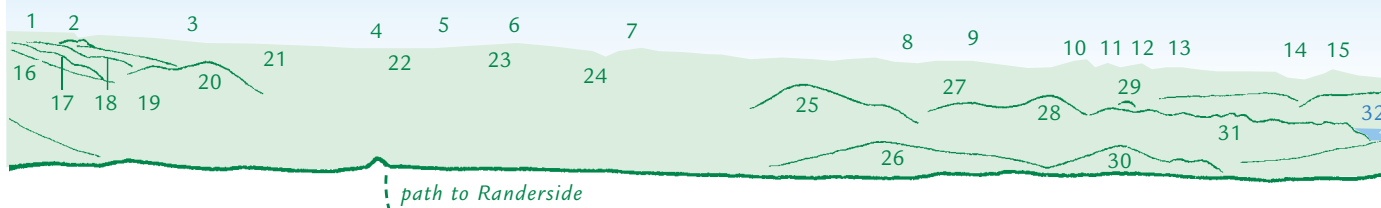

PANORAMA from Great Dodd (GR342205) 857m

- 1 Eskdalemuir Forest 2 Carrock Fell 3 Roan Fell 4 Kershope Forest 5 Christianbury Crags 6 Spadeadam Forest 7 Cold Fell 8 Hartside Pass 9 Melmerby Fell 10 Cross Fell 11 Little Dun Fell 12 Great Dun Fell 13 Knock Fell 14 High Cup 15 Mickle Fell 16 Scales Fell 17 Bannerdale Crags 18 The Tongue 19 Mouthwaite Col 20 Souther Fell 21 CARLISLE 22 Castlesteads (*Hadrian's Wall*) 23 BRAMPTON 24 King's Forest of Geltsdale 25 Great Mell Fell 26 Randerside 27 PENRITH 28 Little Mell Fell 29 Dunmallard Hill 30 High Brow 31 Gowbarrow Fell 32 Ullswater

N

E

- 1 Stainmore Forest 2 Nine Standards Rigg 3 Mallerstang Edge 4 Wild Boar Fell 5 High Raise 6 Howgill Fells 7 Rampsgill Head 8 High Street 9 Ingleborough 10 Froswick 11 Ill Bell 12 Caudale Moor 13 Pendle Hill 14 Ward's Stone (highest point on the Bowland Fells) 15 Red Screens 16 St Sunday Crag 17 Hart Crag 18 Fairfield 19 Catstycam 20 Helvellyn 21 Ullswater 22 Hallin Fell 23 Loadpot Hill 24 Hart Side 25 Wether Hill 26 Place Fell 27 Rest Dodd 28 Angletarn Pikes 29 Gray Crag 30 Thornthwaite Crag 31 Middle Dodd 32 Birkhouse Moor 33 Stybarrow Dodd 34 Raise

E

S

- 1 Helvellyn Lower Man 2 Brown Cove Crags 3 Wetherlam 4 Conistone Old Man 5 Swirl How 6 Grey Friar 7 Pike o'Blisco 8 Harrison Stickle 9 High Raise 10 Crinkle Crags 11 Bowfell 12 Esk Pike 13 Esk Hause 14 Scafell Pike 15 Lingmell 16 Great Gable 17 Kirk Fell 18 Red Pike (*Wasdale*) 19 Pillar 20 High Crag 21 High Stile 22 Red Pike (*Buttermere*) 23 Robinson 24 Great Borne 25 Knott Rigg 26 Whiteless Pike 27 Wandope 28 Grasmoor 29 Stybarrow Dodd (south top) 30 White Side 31 Blea Rigg 32 Ullscarf 33 Watson's Dodd 34 Glaramara 35 Great Crag 36 Green Gable 37 Brandreth 38 Grey Knotts 39 Dale Head 40 High Seat 41 High Spy 42 Hindscarth 43 Maiden Moor 44 Bleaberry Fell 45 Catbells