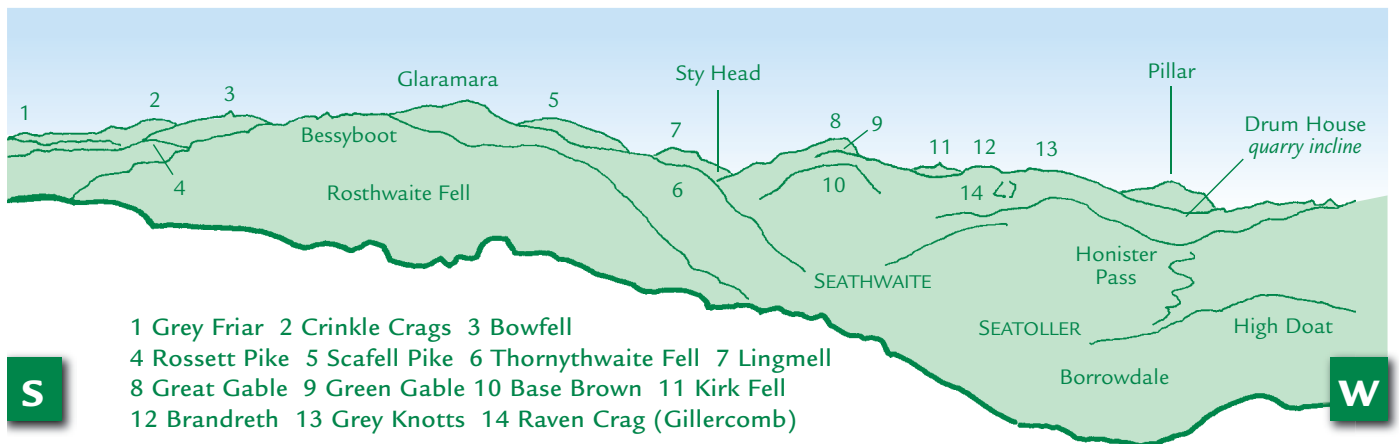

PANORAMA from Great Crag (GR269147) 452m

This graphic is an extract from **The Central Fells**, volume one in the **Lakeland Fellranger** series published in April 2008 by Cicerone Press