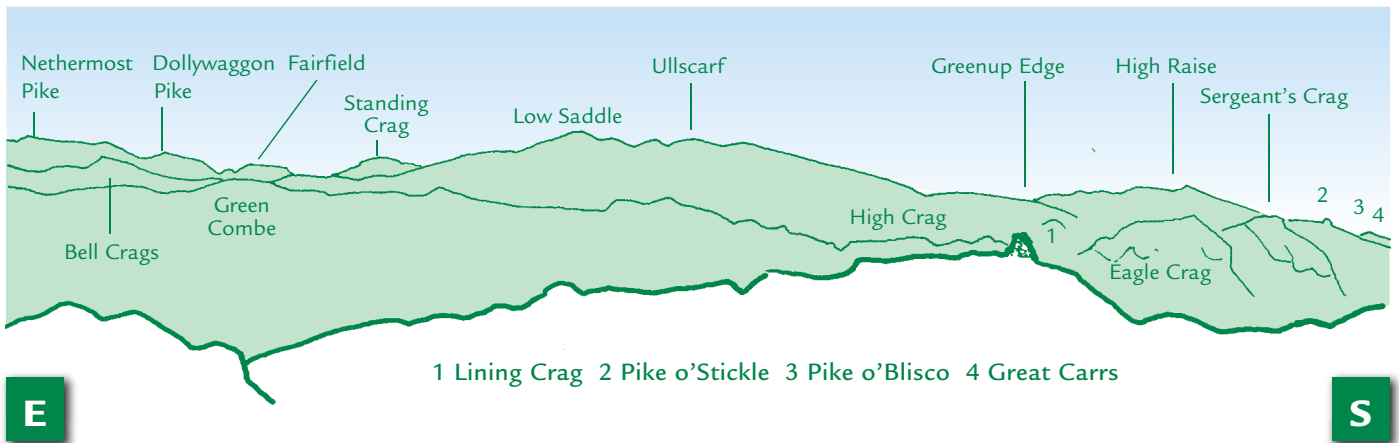

PANORAMA from Great Crag (GR269147) 452m

This graphic is an extract from **The Central Fells**, volume one in the **Lakeland Fellranger** series published in April 2008 by Cicerone Press