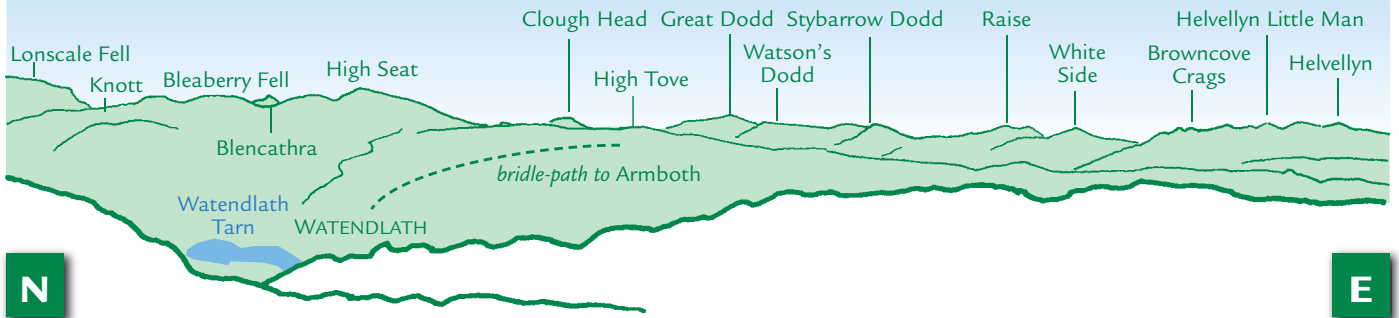

PANORAMA from Great Crag (GR269147) 452m

This graphic is an extract from **The Central Fells**, volume one in the **Lakeland Fellranger** series published in April 2008 by Cicerone Press