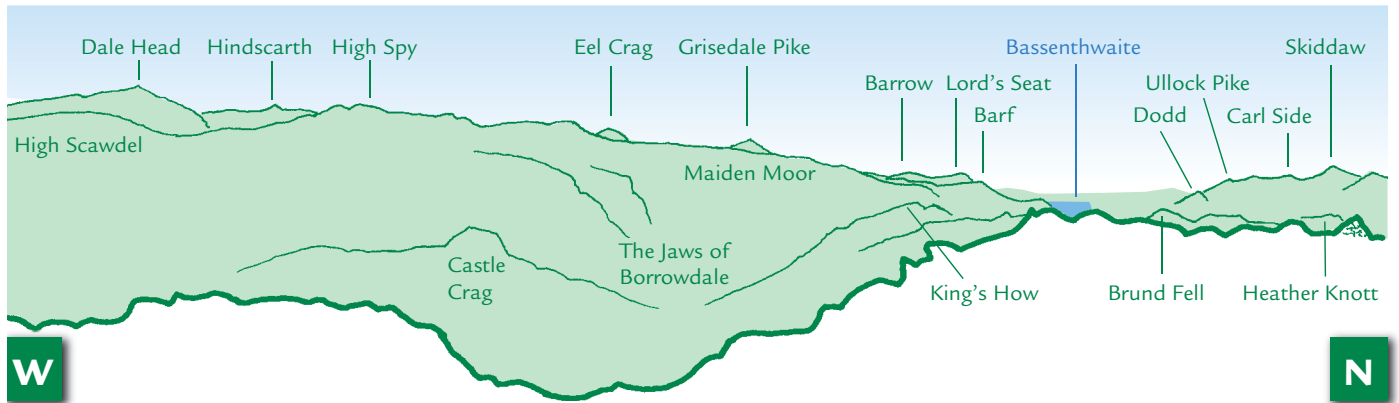

PANORAMA from Great Crag (GR269147) 452m

This graphic is an extract from **The Central Fells**, volume one in the **Lakeland Fellranger** series published in April 2008 by Cicerone Press