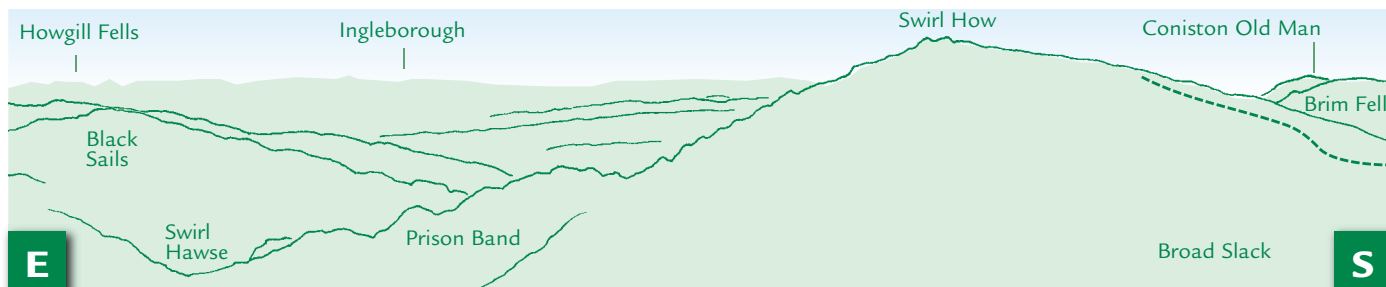

PANORAMA from Great Carrs (GR271009) 788m

- 1 Lonsdale Fell 2 Pike o'Blisco 3 Knott 4 Pike o'Stickle 5 High Raise 6 Harrison Stickle 7 Blencathra
 8 Pavey Ark 9 Clough Head 10 Great Dodd 11 Stybarrow Dodd 12 Steel Fell 13 Helvellyn 14 Helm Crag
 15 Nethermost Pike 16 Dollywaggon Pike 17 Seat Sandal 18 Fairfield 19 Great Rigg 20 Silver How
 21 Hart Crag 22 Dove Crag 23 High Raise 24 Kidsty Pike 25 High Pike 26 Red Screes 27 High Street
 28 Thornthwaite Crag 29 Mardale Ill Bell 30 Froswick 31 Ill Bell 32 Wansfell Pike 33 Yoke

- 1 Broad Crag 2 Dale Head 3 Rosthwaite High Fell

This graphic is an extract from **The Southern Fells**,
 volume three in the **Lakeland Fellranger** series published in April 2008 by Cicerone Press