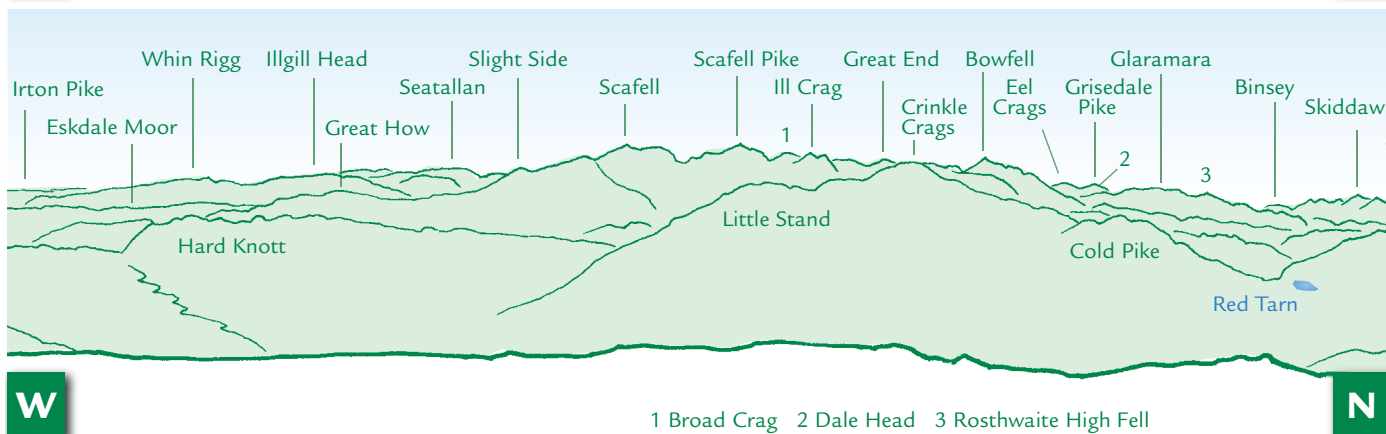

PANORAMA from Great Carrs (GR271009) 788m

- 1 Lonsdale Fell 2 Pike o'Blisco 3 Knott 4 Pike o'Stickle 5 High Raise 6 Harrison Stickle 7 Blencathra
 8 Pavey Ark 9 Clough Head 10 Great Dodd 11 Stybarrow Dodd 12 Steel Fell 13 Helvellyn 14 Helm Crag
 15 Nethermost Pike 16 Dollywaggon Pike 17 Seat Sandal 18 Fairfield 19 Great Rigg 20 Silver How
 21 Hart Crag 22 Dove Crag 23 High Raise 24 Kidsty Pike 25 High Pike 26 Red Screes 27 High Street
 28 Thornthwaite Crag 29 Mardale Ill Bell 30 Froswick 31 Ill Bell 32 Wansfell Pike 33 Yoke

- 1 Broad Crag 2 Dale Head 3 Rosthwaite High Fell

This graphic is an extract from **The Southern Fells**,
 volume three in the **Lakeland Fellranger** series published in April 2008 by Cicerone Press