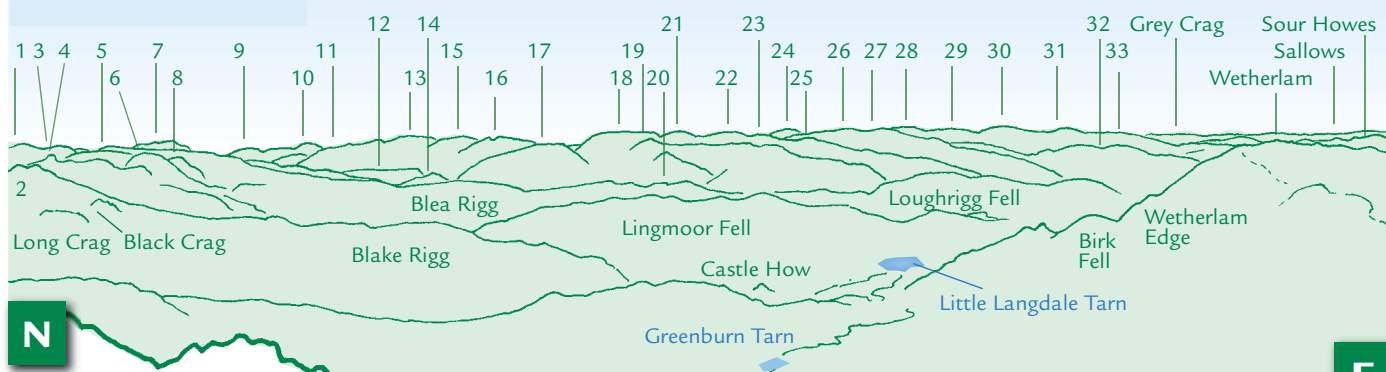

PANORAMA from Great Carrs (GR271009) 788m

- 1 Lonsdale Fell 2 Pike o'Blisco 3 Knott 4 Pike o'Stickle 5 High Raise 6 Harrison Stickle 7 Blencathra
 8 Pavey Ark 9 Clough Head 10 Great Dodd 11 Stybarrow Dodd 12 Steel Fell 13 Helvellyn 14 Helm Crag
 15 Nethermost Pike 16 Dollywaggon Pike 17 Seat Sandal 18 Fairfield 19 Great Rigg 20 Silver How
 21 Hart Crag 22 Dove Crag 23 High Raise 24 Kidsty Pike 25 High Pike 26 Red Screes 27 High Street
 28 Thornthwaite Crag 29 Mardale Ill Bell 30 Froswick 31 Ill Bell 32 Wansfell Pike 33 Yoke

- 1 Broad Crag 2 Dale Head 3 Rosthwaite High Fell

This graphic is an extract from **The Southern Fells**,
 volume three in the **Lakeland Fellranger** series published in April 2008 by Cicerone Press