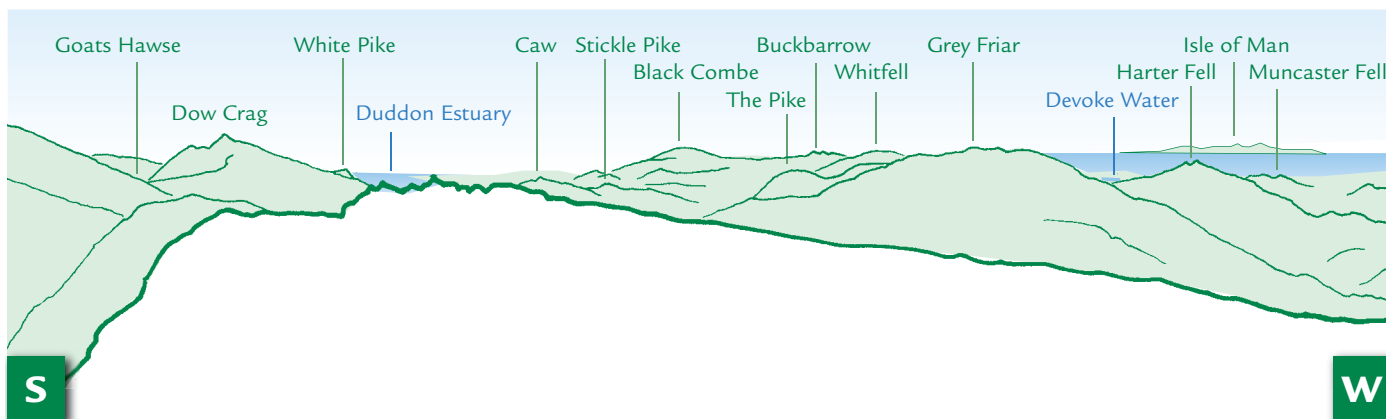

PANORAMA from Great Carrs (GR271009) 788m

- 1 Lonsdale Fell 2 Pike o'Blisco 3 Knott 4 Pike o'Stickle 5 High Raise 6 Harrison Stickle 7 Blencathra
 8 Pavey Ark 9 Clough Head 10 Great Dodd 11 Stybarrow Dodd 12 Steel Fell 13 Helvellyn 14 Helm Crag
 15 Nethermost Pike 16 Dollywaggon Pike 17 Seat Sandal 18 Fairfield 19 Great Rigg 20 Silver How
 21 Hart Crag 22 Dove Crag 23 High Raise 24 Kidsty Pike 25 High Pike 26 Red Screes 27 High Street
 28 Thornthwaite Crag 29 Mardale Ill Bell 30 Froswick 31 Ill Bell 32 Wansfell Pike 33 Yoke

- 1 Broad Crag 2 Dale Head 3 Rosthwaite High Fell

This graphic is an extract from **The Southern Fells**,
 volume three in the **Lakeland Fellranger** series published in April 2008 by Cicerone Press