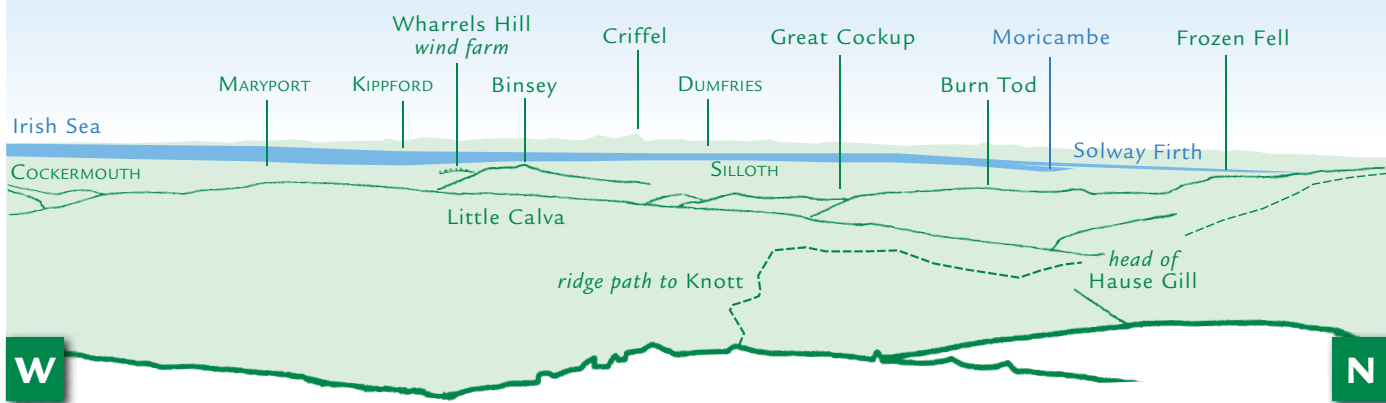

# PANORAMA from Great Calva (GR 291312) 690m

N

E

E

S

S

W

W

N

This graphic is an extract from **The Northern Fells**, volume seven in the **Lakeland Fellranger** series to be published in April 2013 by Cicerone Press