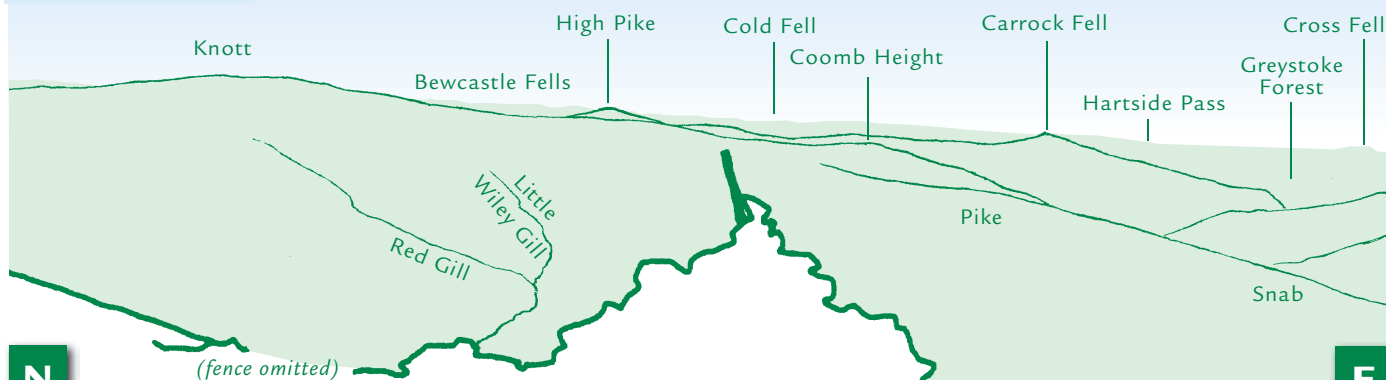

# PANORAMA from Great Calva (GR 291312) 690m

N

E

E

S

S

W

W

N

This graphic is an extract from **The Northern Fells**, volume seven in the **Lakeland Fellranger** series to be published in April 2013 by Cicerone Press