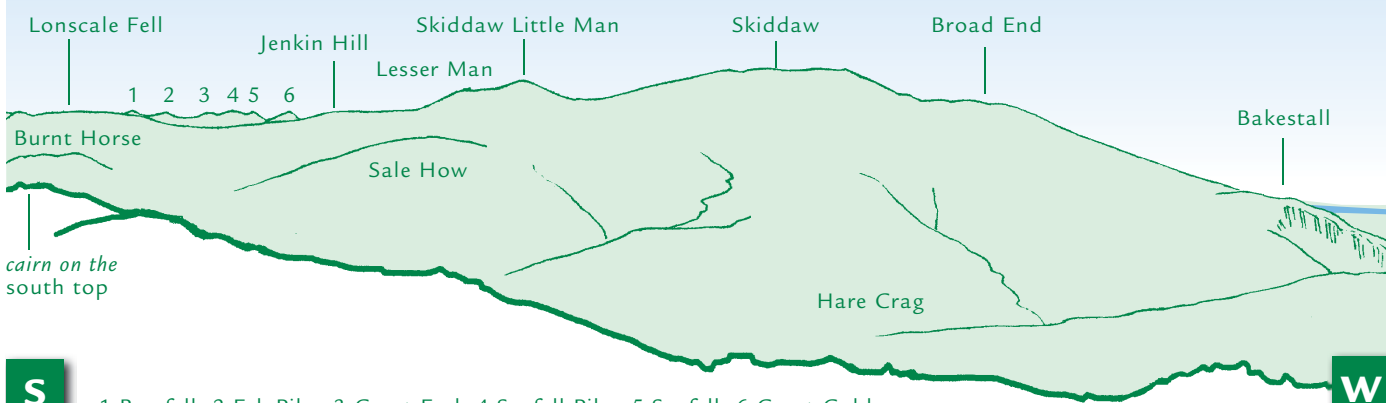

# PANORAMA from Great Calva (GR 291312) 690m

N

E

E

S

S

W

W

N

This graphic is an extract from **The Northern Fells**, volume seven in the **Lakeland Fellranger** series to be published in April 2013 by Cicerone Press