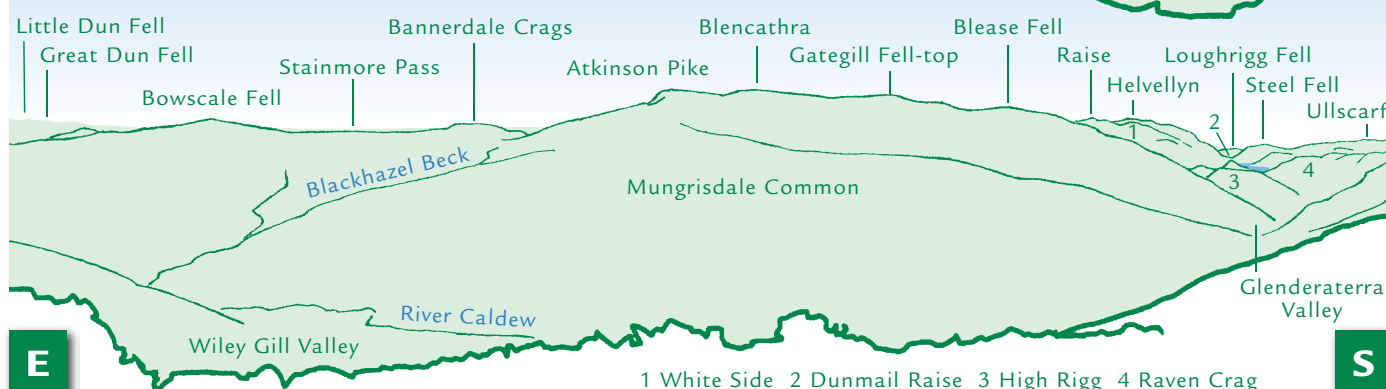

# PANORAMA from Great Calva (GR 291312) 690m

N

E

E

S

S

W

W

N

This graphic is an extract from **The Northern Fells**, volume seven in the **Lakeland Fellranger** series to be published in April 2013 by Cicerone Press