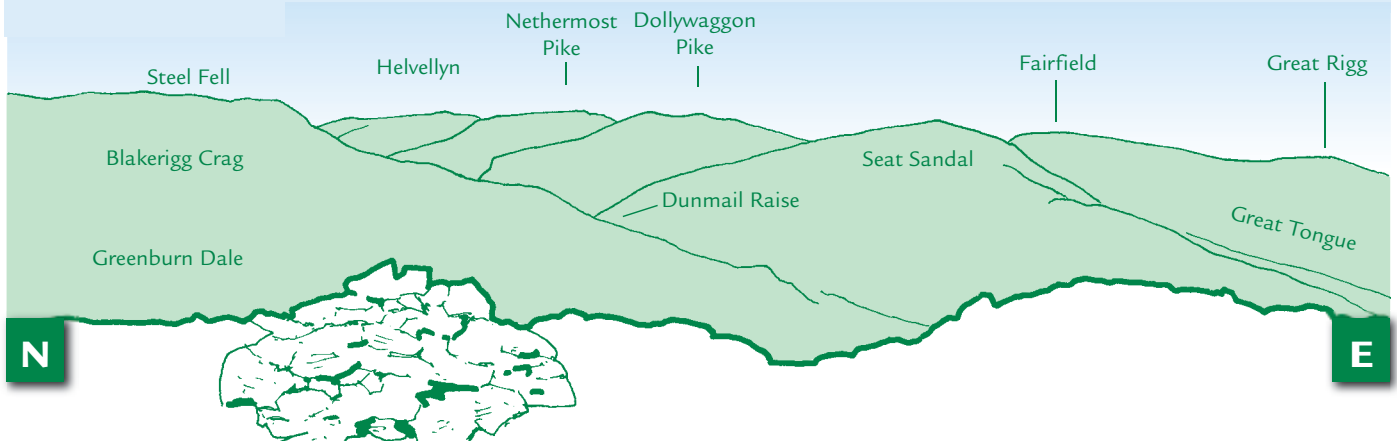

PANORAMA from Gibson Knott (GR319099) 421m

This graphic is an extract from **The Central Fells**, volume one in the **Lakeland Fellranger** series published in April 2008 by Cicerone Press