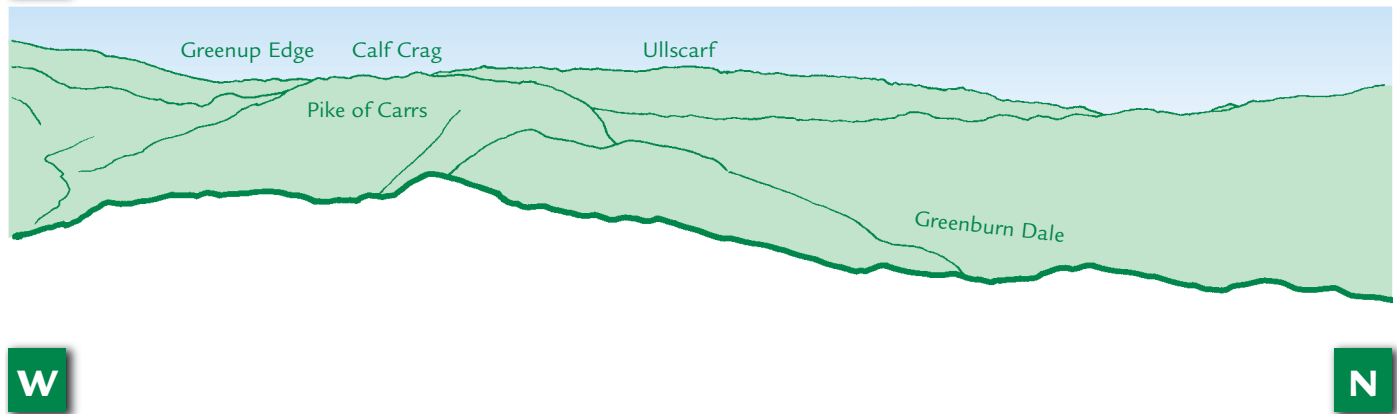

PANORAMA from Gibson Knott (GR319099) 421m

This graphic is an extract from **The Central Fells**, volume one in the **Lakeland Fellranger** series published in April 2008 by Cicerone Press