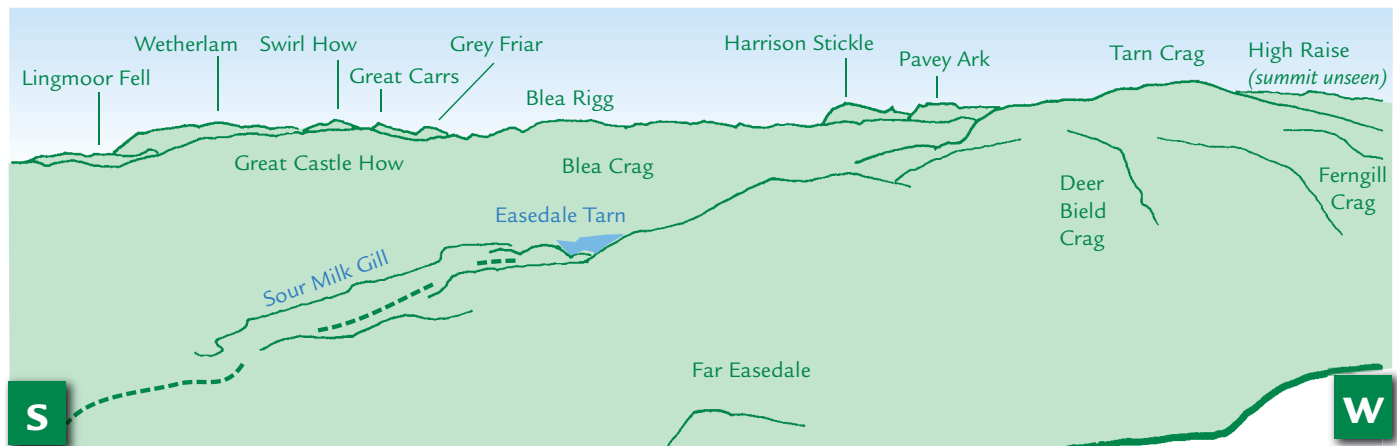

PANORAMA from Gibson Knott (GR319099) 421m

This graphic is an extract from **The Central Fells**, volume one in the **Lakeland Fellranger** series published in April 2008 by Cicerone Press