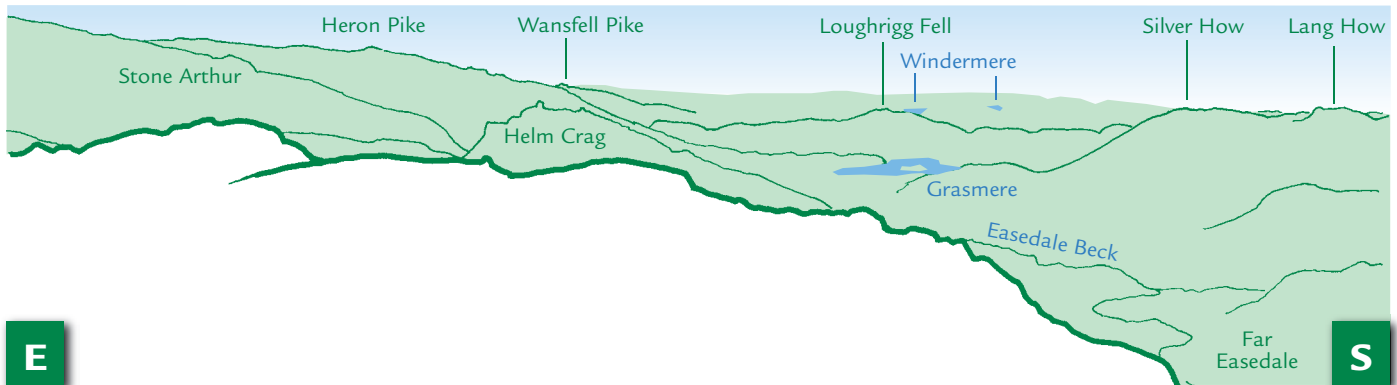

PANORAMA from Gibson Knott (GR319099) 421m

This graphic is an extract from **The Central Fells**, volume one in the **Lakeland Fellranger** series published in April 2008 by Cicerone Press