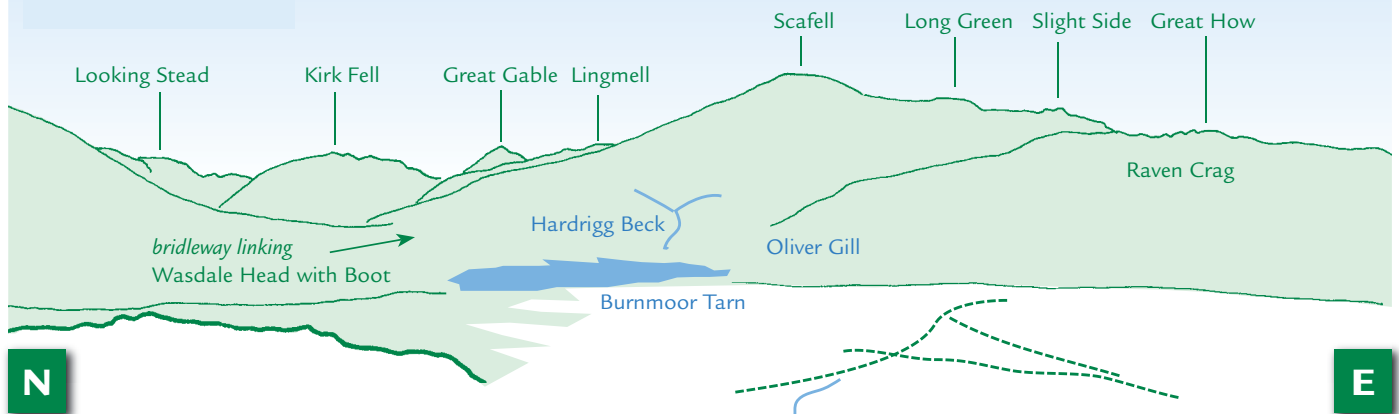

# PANORAMA from Boat How Eskdale Moor (GR177034) 337m

This graphic is an extract from **The Mid-Western Fells**, volume four in the **Lakeland Fellranger** series published in April 2008 by Cicerone Press