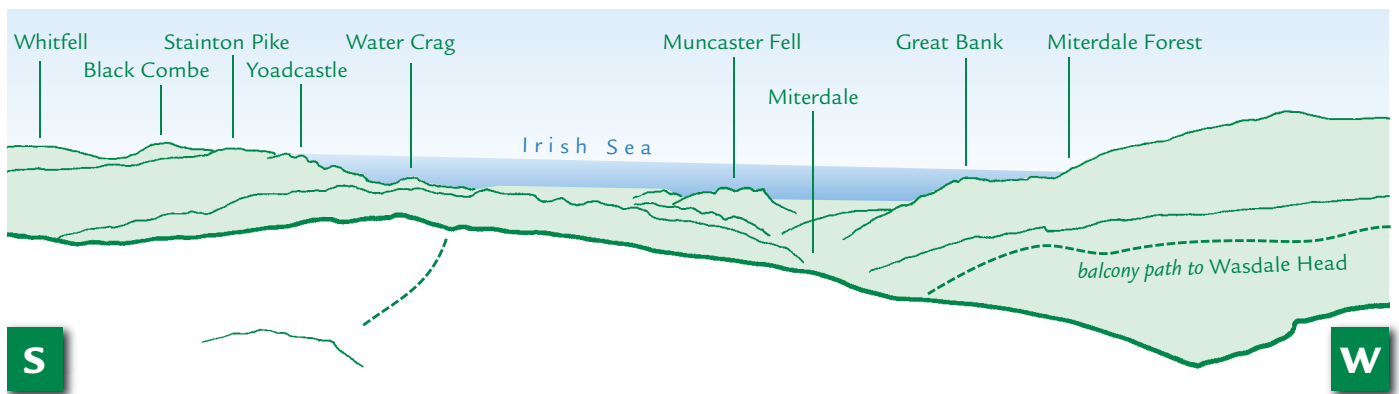

# PANORAMA from Boat How Eskdale Moor (GR177034) 337m

This graphic is an extract from **The Mid-Western Fells**, volume four in the **Lakeland Fellranger** series published in April 2008 by Cicerone Press