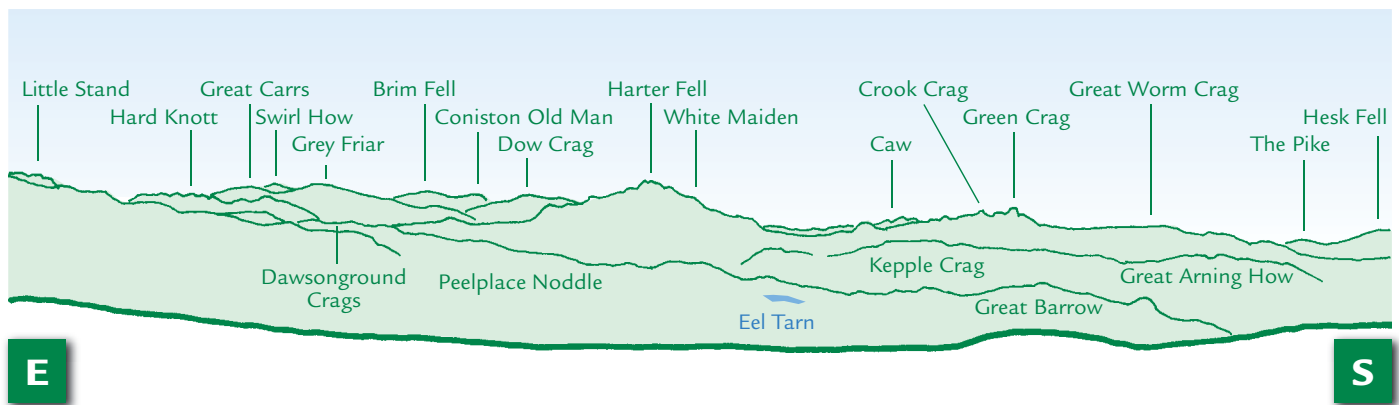

# PANORAMA from Boat How Eskdale Moor (GR177034) 337m

This graphic is an extract from **The Mid-Western Fells**, volume four in the **Lakeland Fellranger** series published in April 2008 by Cicerone Press