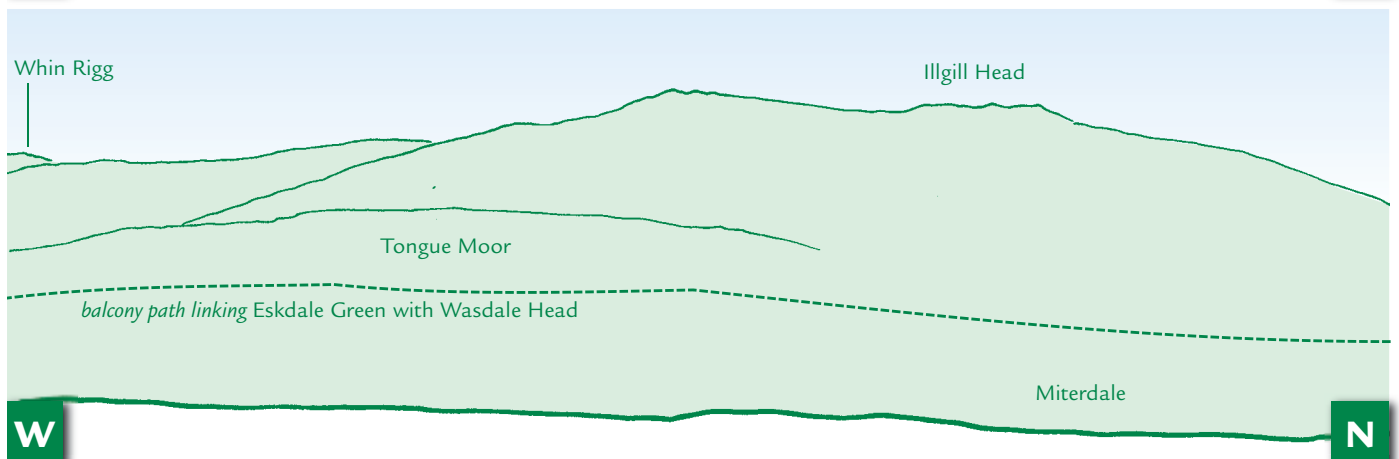

# PANORAMA from Boat How Eskdale Moor (GR177034) 337m

This graphic is an extract from **The Mid-Western Fells**, volume four in the **Lakeland Fellranger** series published in April 2008 by Cicerone Press