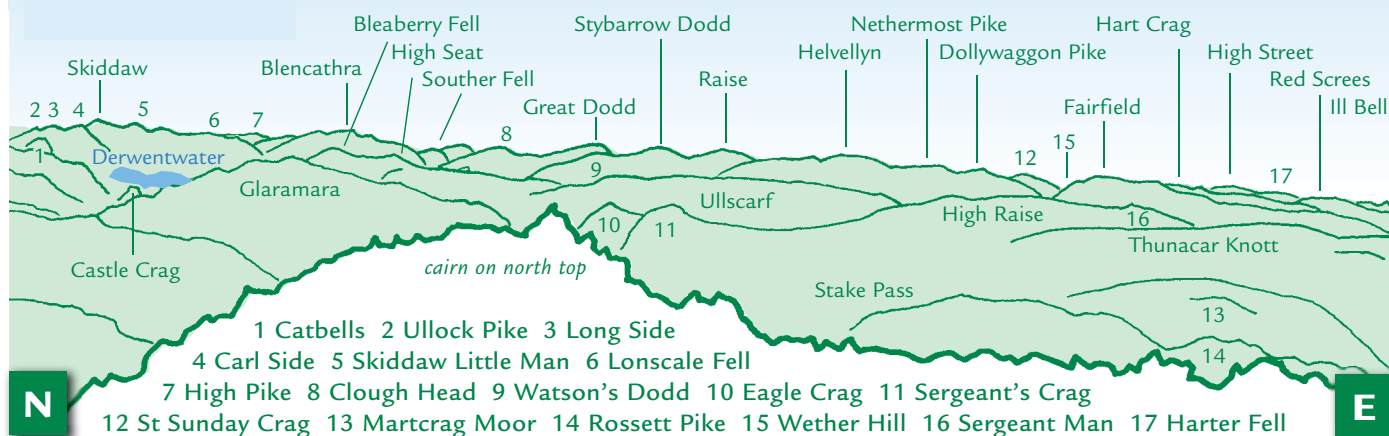

# PANORAMA from Esk Pike (GR236075) 885m

This graphic is an extract from **The Mid-Western Fells**, volume four in the **Lakeland Fellranger** series published in April 2008 by Cicerone Press