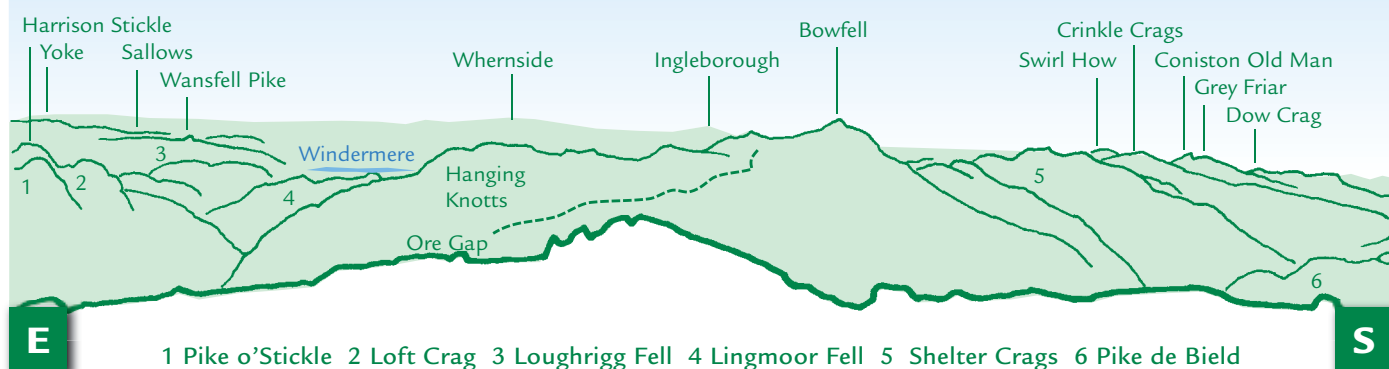

# PANORAMA from Esk Pike (GR236075) 885m

This graphic is an extract from **The Mid-Western Fells**, volume four in the **Lakeland Fellranger** series published in April 2008 by Cicerone Press