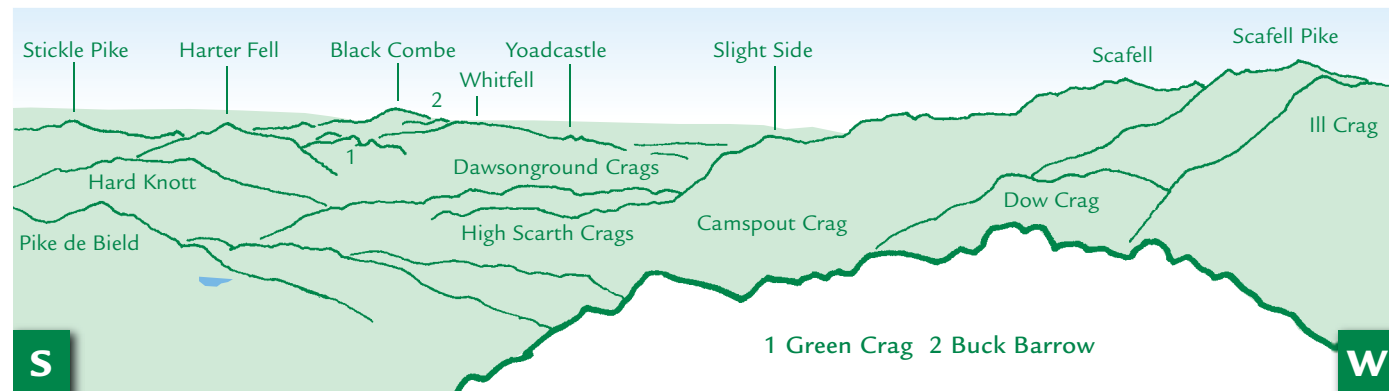

# PANORAMA from Esk Pike (GR236075) 885m

This graphic is an extract from **The Mid-Western Fells**, volume four in the **Lakeland Fellranger** series published in April 2008 by Cicerone Press