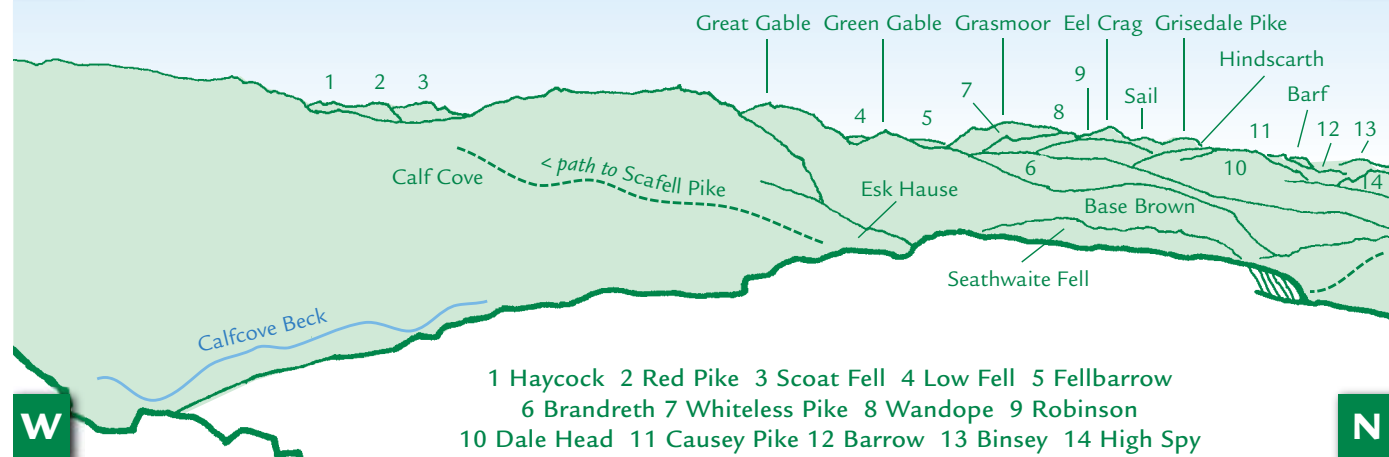

# PANORAMA from Esk Pike (GR236075) 885m

This graphic is an extract from **The Mid-Western Fells**, volume four in the **Lakeland Fellranger** series published in April 2008 by Cicerone Press