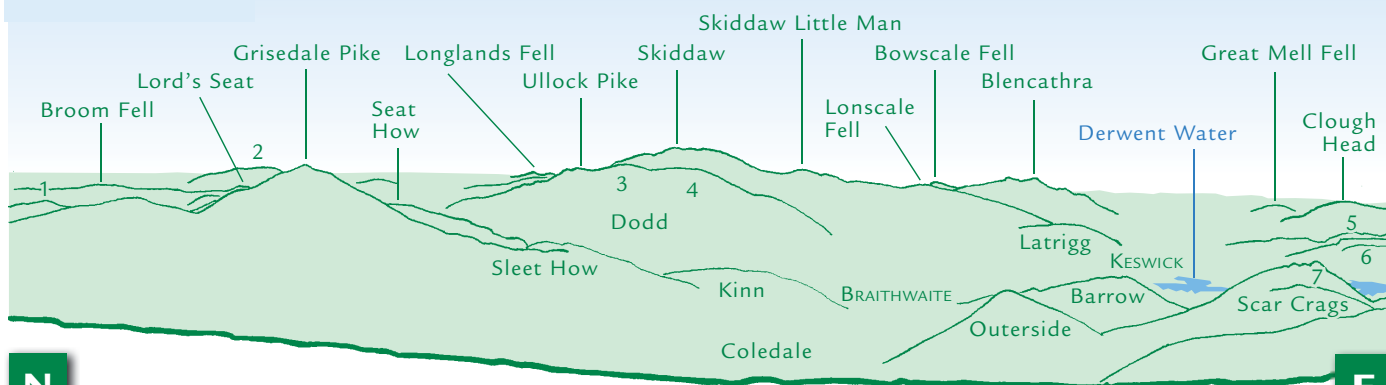

PANORAMA from Eel Crag (GR 193203)

N

1 Whinlatter 2 Binsey 3 Long Side 4 Carl Side 5 High Rigg 6 Walla Crag 7 Causey Pike

E

E

1 Great Dodd 2 Watson's Dodd 3 Sticks Pass 4 White Side 5 Catstycam 6 Bleaberry Fell
7 High Seat 8 High Tove 9 Bell Crags 10 Catbells 11 Nethermost Pike 12 Great Rigg
13 Sergeant's Crag 14 Rostwaite High Fell 15 Harrison Stickle 16 Pike o' Stickle 17 Hindscarth
18 Swirl How 20 Ill Crag 21 Broad Crag 22 Green Gable 23 Lingmell

S

S

1 Middle Fell 2 Black Crag 3 Little Gowder Crag 4 Dodd 5 Dent 6 Hen Comb

W

W

N

This graphic is an extract from **The North-Western Fells**, volume six in the **Lakeland Fellranger** series to be published in April 2011 by Cicerone Press Ltd