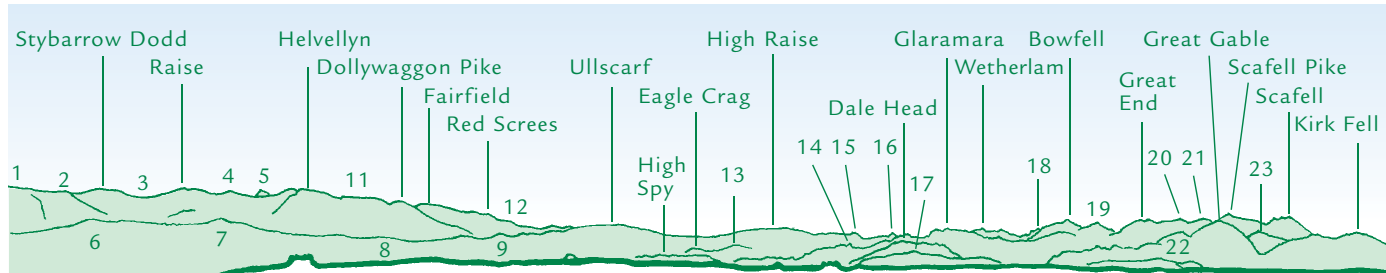

PANORAMA from Eel Crag (GR 193203)

N

1 Whinlatter 2 Binsey 3 Long Side 4 Carl Side 5 High Rigg 6 Walla Crag 7 Causey Pike

E

E

1 Great Dodd 2 Watson's Dodd 3 Sticks Pass 4 White Side 5 Catstycam 6 Bleaberry Fell
7 High Seat 8 High Tove 9 Bell Crags 10 Catbells 11 Nethermost Pike 12 Great Rigg
13 Sergeant's Crag 14 Rostwaite High Fell 15 Harrison Stickle 16 Pike o' Stickle 17 Hindscarth
18 Swirl How 20 Ill Crag 21 Broad Crag 22 Green Gable 23 Lingmell

S

S

1 Middle Fell 2 Black Crag 3 Little Gowder Crag 4 Dodd 5 Dent 6 Hen Comb

W

W

N

This graphic is an extract from **The North-Western Fells**, volume six in the **Lakeland Fellranger** series to be published in April 2011 by Cicerone Press Ltd