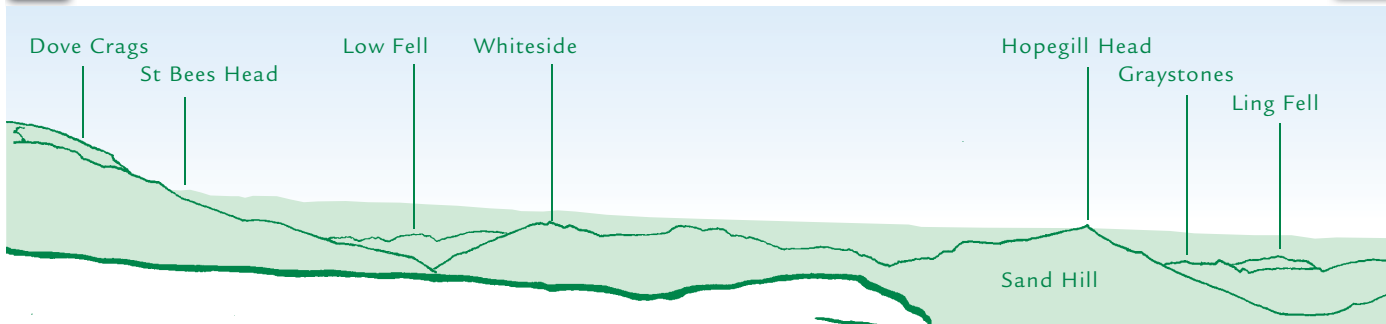

PANORAMA from Eel Crag (GR 193203)

N

1 Whinlatter 2 Binsey 3 Long Side 4 Carl Side 5 High Rigg 6 Walla Crag 7 Causey Pike

E

E

1 Great Dodd 2 Watson's Dodd 3 Sticks Pass 4 White Side 5 Catstycam 6 Bleaberry Fell
7 High Seat 8 High Tove 9 Bell Crags 10 Catbells 11 Nethermost Pike 12 Great Rigg
13 Sergeant's Crag 14 Rostwaite High Fell 15 Harrison Stickle 16 Pike o' Stickle 17 Hindscarth
18 Swirl How 20 Ill Crag 21 Broad Crag 22 Green Gable 23 Lingmell

S

S

1 Middle Fell 2 Black Crag 3 Little Gowder Crag 4 Dodd 5 Dent 6 Hen Comb

W

W

N

This graphic is an extract from **The North-Western Fells**, volume six in the **Lakeland Fellranger** series to be published in April 2011 by Cicerone Press Ltd