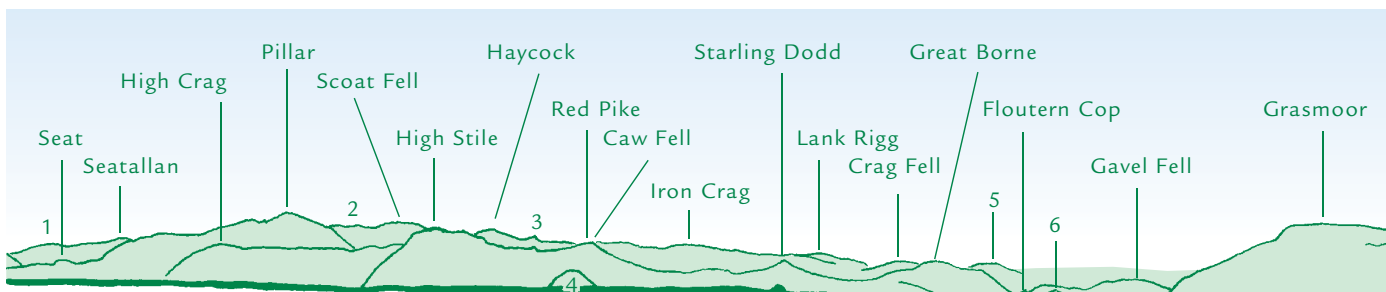

PANORAMA from Eel Crag (GR 193203)

N

1 Whinlatter 2 Binsey 3 Long Side 4 Carl Side 5 High Rigg 6 Walla Crag 7 Causey Pike

E

E

1 Great Dodd 2 Watson's Dodd 3 Sticks Pass 4 White Side 5 Catstycam 6 Bleaberry Fell
7 High Seat 8 High Tove 9 Bell Crags 10 Catbells 11 Nethermost Pike 12 Great Rigg
13 Sergeant's Crag 14 Rostwaite High Fell 15 Harrison Stickle 16 Pike o' Stickle 17 Hindscarth
18 Swirl How 20 Ill Crag 21 Broad Crag 22 Green Gable 23 Lingmell

S

S

1 Middle Fell 2 Black Crag 3 Little Gowder Crag 4 Dodd 5 Dent 6 Hen Comb

W

W

N

This graphic is an extract from **The North-Western Fells**, volume six in the **Lakeland Fellranger** series to be published in April 2011 by Cicerone Press Ltd