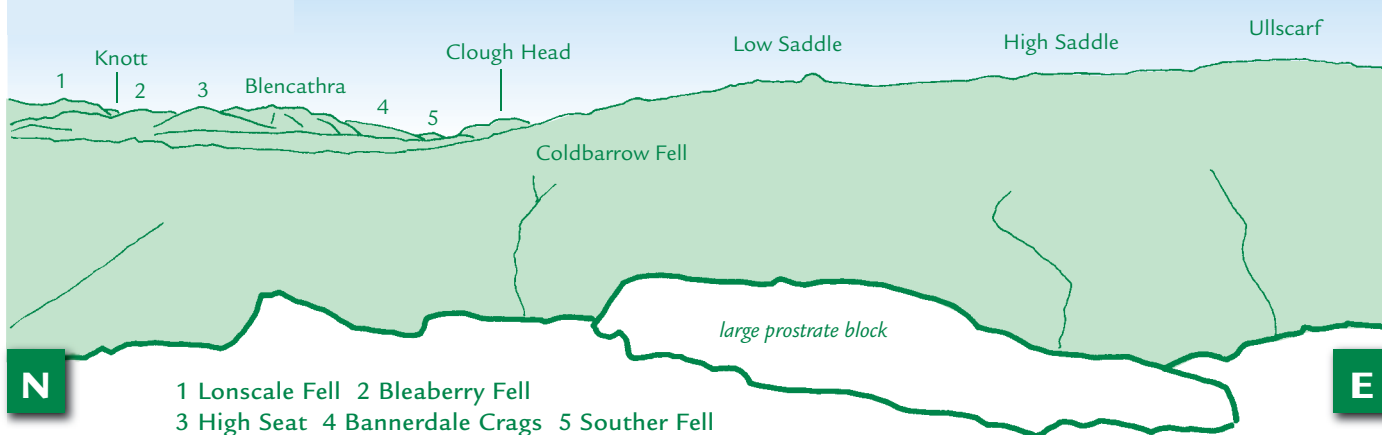

# PANORAMA from Eagle Crag (GR275121) 520m

This graphic is an extract from **The Central Fells**, volume one in the **Lakeland Fellranger** series published in April 2008 by Cicerone Press