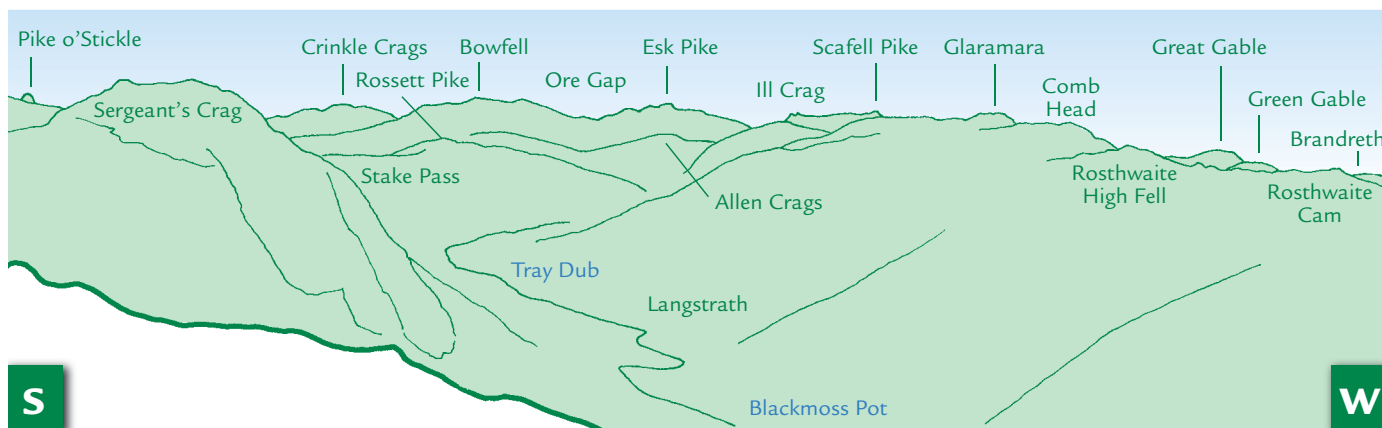

# PANORAMA from Eagle Crag (GR275121) 520m

This graphic is an extract from **The Central Fells**, volume one in the **Lakeland Fellranger** series published in April 2008 by Cicerone Press