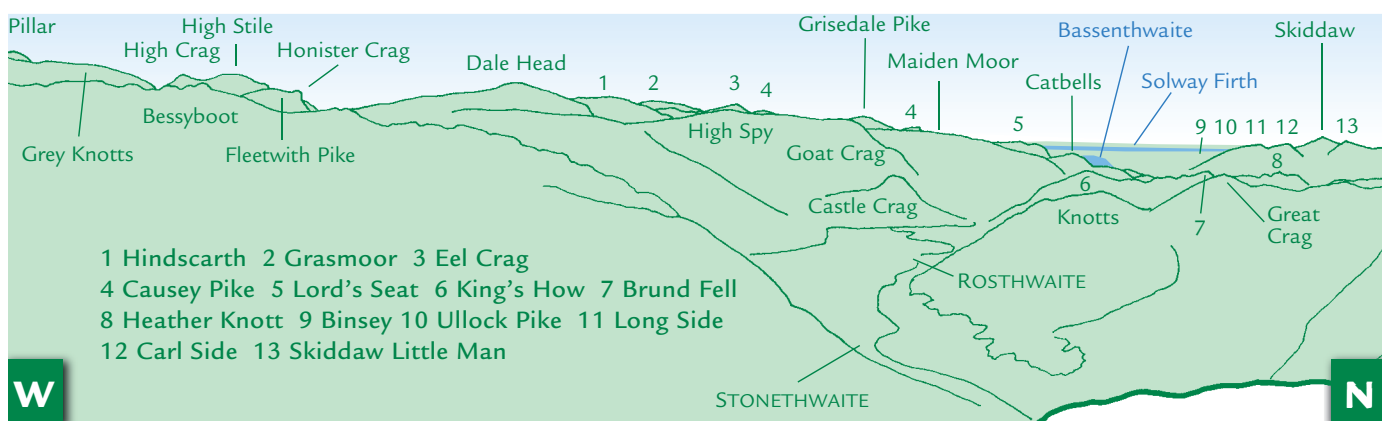

# PANORAMA from Eagle Crag (GR275121) 520m

This graphic is an extract from **The Central Fells**, volume one in the **Lakeland Fellranger** series published in April 2008 by Cicerone Press