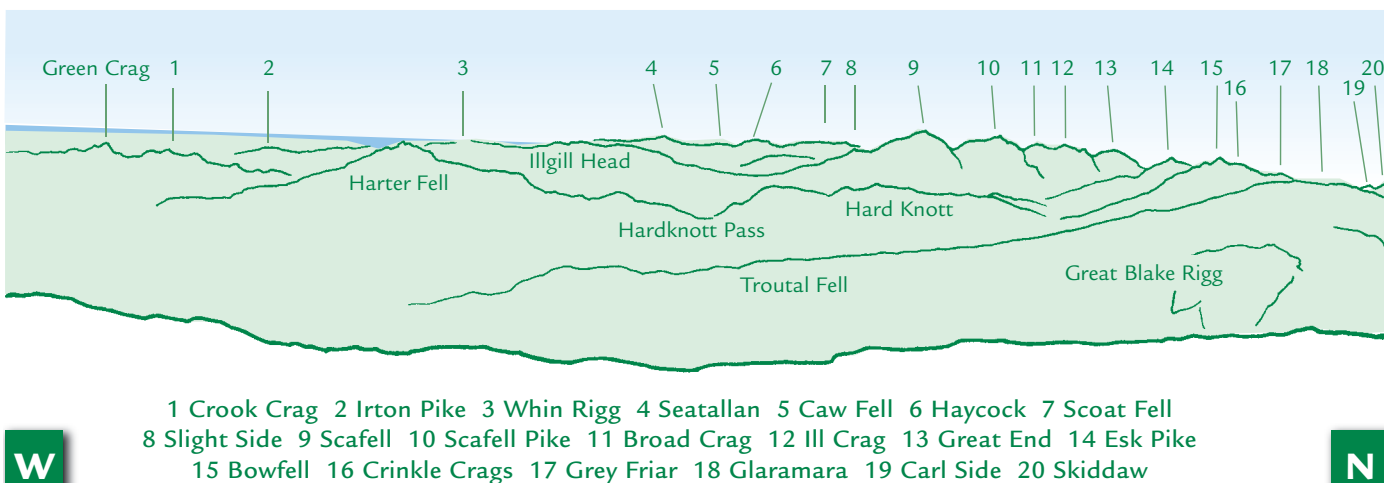

PANORAMA from Dow Crag (GR262978) 778m

This graphic is an extract from **The Southern Fells**,
volume three in the **Lakeland Fellranger** series published in April 2008 by Cicerone Press