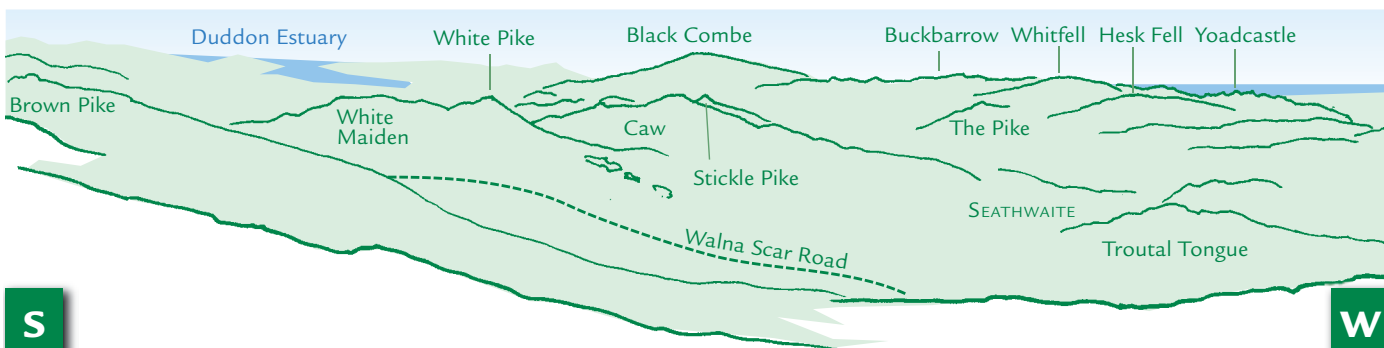

PANORAMA from Dow Crag (GR262978) 778m

This graphic is an extract from **The Southern Fells**,
volume three in the **Lakeland Fellranger** series published in April 2008 by Cicerone Press