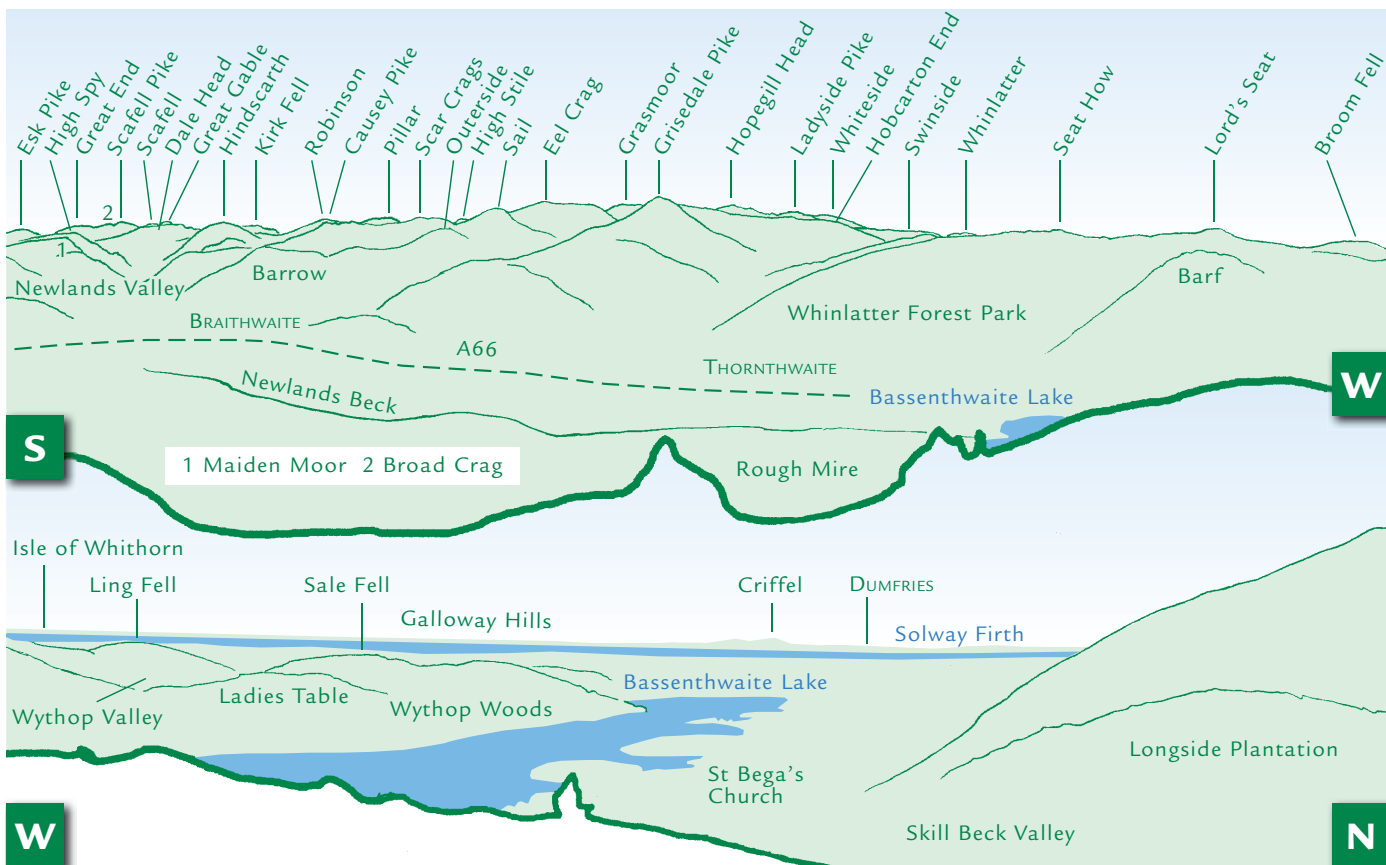

PANORAMA from Dodd (GR 244274) 502m

This graphic is an extract from **The Northern Fells**, volume seven in the **Lakeland Fellranger** series to be published in April 2013 by Cicerone Press