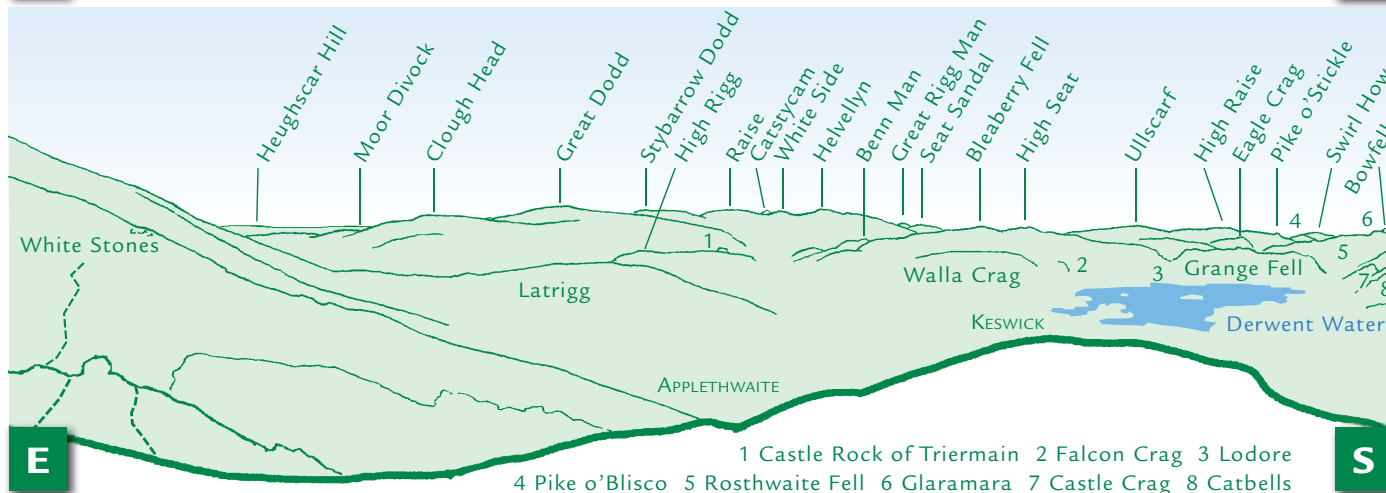

PANORAMA from Dodd (GR 244274) 502m

This graphic is an extract from **The Northern Fells**, volume seven in the **Lakeland Fellranger** series to be published in April 2013 by Cicerone Press