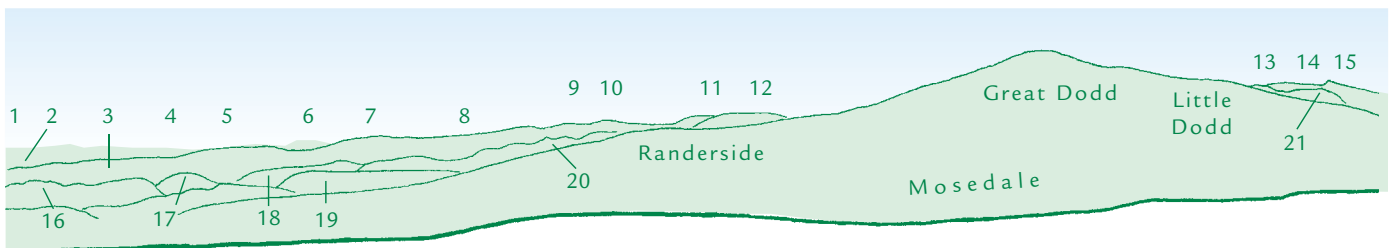

PANORAMA from Clough Head (GR334225) 726m

- 1 Bannerdale Crags 2 Carrock Fell 3 Bowscale Fell 4 LANGHOLM 5 Roan Fell 6 CARLISLE
 7 BRAMPTON 8 Spadeadam Forest 9 King's Forest of Geltsdale 10 Croglin Fell 11 Renwick Fell
 12 Hartside Pass 13 Melmerby Fell 14 PENRITH 15 Cross Fell 16 Little Dun Fell 17 Great Dun Fell
 18 Knock Fell 19 High Cup 20 Mickle Fell 21 Scales Fells 22 The Tongue 23 Moushwaite Col
 24 Souther Fell 25 Great Mell Fell 26 Little Mell Fell 27 APPELBY-IN-WESTMORLAND

N

E

- 1 Warcop Fell 2 Arthur's Pike 3 Bonscale Pike 4 Stainmore Forest 5 Loadpot Hill 6 Nine Standards Rigg
 7 Wether Hill 8 Wild Boar Fell 9 High Raise 10 Rampsgill Head 11 High Street 12 Hart Side 13 Raise
 14 Helvellyn 15 Helvellyn Lower Man 16 Gowbarrow Fell 17 Hallin Fell 18 Steel Knotts
 19 Watermillock Common 20 Place Fell 21 Watson's Dodd

E

S

- 1 Browncove Crags 2 Steel Fell 3 Wetherlam 4 Coniston Old Man 5 Brim Fell 6 Swirl How
 7 Great Carrs 8 Grey Friar 9 High Raise 10 Crinkle Crags 11 Bowfell 12 Esk Pike 13 Scafell Pike
 14 Lingmell 15 Great Gable 16 Green Gable 17 Kirk Fell 18 Red Pike (*Wasdale*) 19 Pillar 20 High Crag
 21 Hindscarth 22 High Stile 23 Robinson 24 Red Pike (*Buttermere*) 25 Starling Dodd 26 Great Borne
 27 Whiteless Pike 28 Wandope 29 Eel Crags 30 Hopegill Head 31 Calfhaw Pike 32 Tarn Crag 33 Ullscarf
 34 Armboth Fell 35 Glaramara 36 High Tove 37 Raven Crag 38 High Seat 39 Bleaberry Fell 40 High Spy
 41 Maiden Moor 42 Catbells 43 Ard Crags 44 Causey Pike 45 Outside 46 Derwentwater