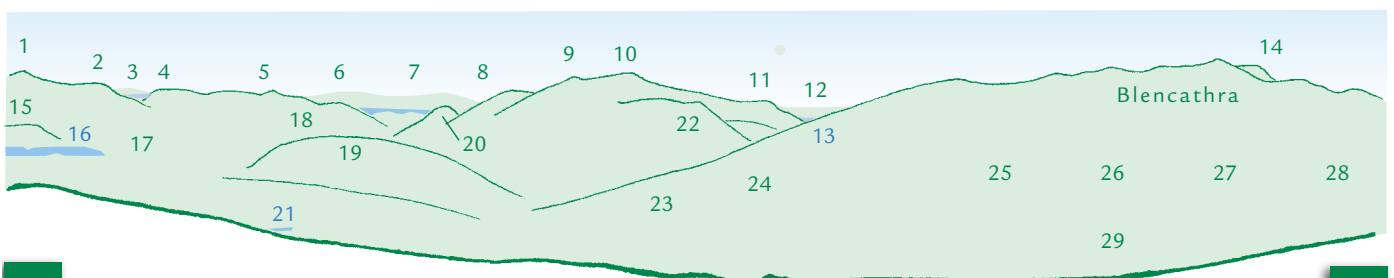

N

E

- 1 Warcop Fell 2 Arthur's Pike 3 Bonscale Pike 4 Stainmore Forest 5 Loadpot Hill 6 Nine Standards Rigg
 7 Wether Hill 8 Wild Boar Fell 9 High Raise 10 Rampsgill Head 11 High Street 12 Hart Side 13 Raise
 14 Helvellyn 15 Helvellyn Lower Man 16 Gowbarrow Fell 17 Hallin Fell 18 Steel Knotts
 19 Watermillock Common 20 Place Fell 21 Watson's Dodd

E

S

- 1 Browncove Crags 2 Steel Fell 3 Wetherlam 4 Coniston Old Man 5 Brim Fell 6 Swirl How
 7 Great Carrs 8 Grey Friar 9 High Raise 10 Crinkle Crags 11 Bowfell 12 Esk Pike 13 Scafell Pike
 14 Lingmell 15 Great Gable 16 Green Gable 17 Kirk Fell 18 Red Pike (*Wasdale*) 19 Pillar 20 High Crag
 21 Hindscarth 22 High Stile 23 Robinson 24 Red Pike (*Buttermere*) 25 Starling Dodd 26 Great Borne
 27 Whiteless Pike 28 Wandope 29 Eel Crags 30 Hopegill Head 31 Calfhaw Pike 32 Tarn Crag 33 Ullscarf
 34 Armboth Fell 35 Glaramara 36 High Tove 37 Raven Crag 38 High Seat 39 Bleaberry Fell 40 High Spy
 41 Maiden Moor 42 Catbells 43 Ard Crags 44 Causey Pike 45 Outside 46 Derwentwater

S

W

- 1 Grisedale Pike 2 Hobcarton End 3 WHITHORN (*Scotland*) 4 Whinlatter Fell 5 Lord's Seat 6 Bengain
 7 Scree Hill (6/7 are both hills near Kirkcudbright) 8 Carl Side 9 Skiddaw Little Man 10 Skiddaw 11 Bakestall
 12 Caerlaverock (*Dumfries*) 13 Solway Firth 14 Sharp Edge 15 Swinside 16 Derwentwater 17 KESWICK 18 Barf
 19 Lattrigg 20 Dodd 21 Tewit Tarn 22 Lonscale Fell 23 Blencathra Centre 24 Blease Fell 25 Gategill Fell
 26 Hall's Fell 27 Doddick Fell 28 Scales Fell 29 THRELKELD