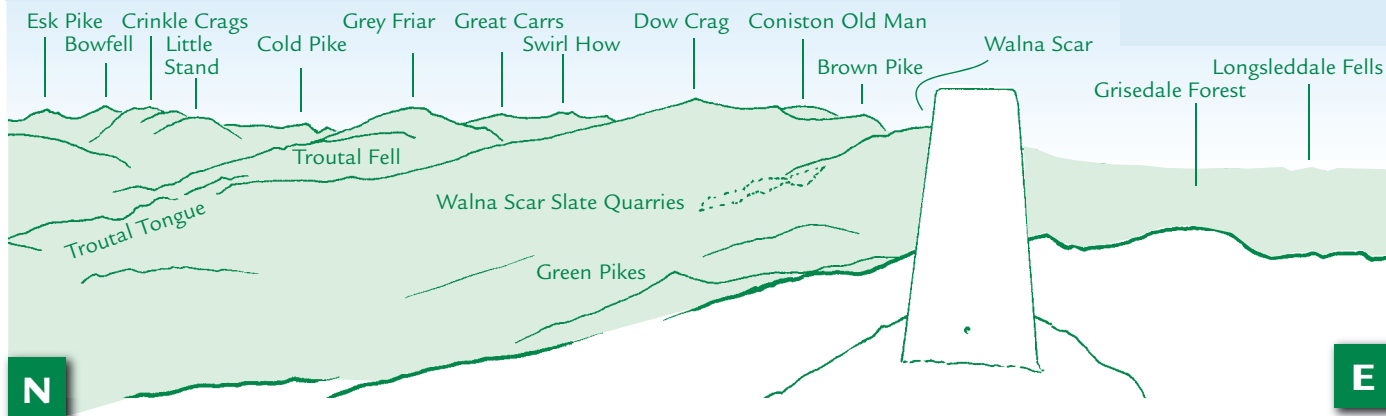

PANORAMA from Caw (GR230944) 529m

This graphic is an extract from **The Southern Fells**, volume three in the **Lakeland Fellranger** series published in April 2008 by Cicerone Press