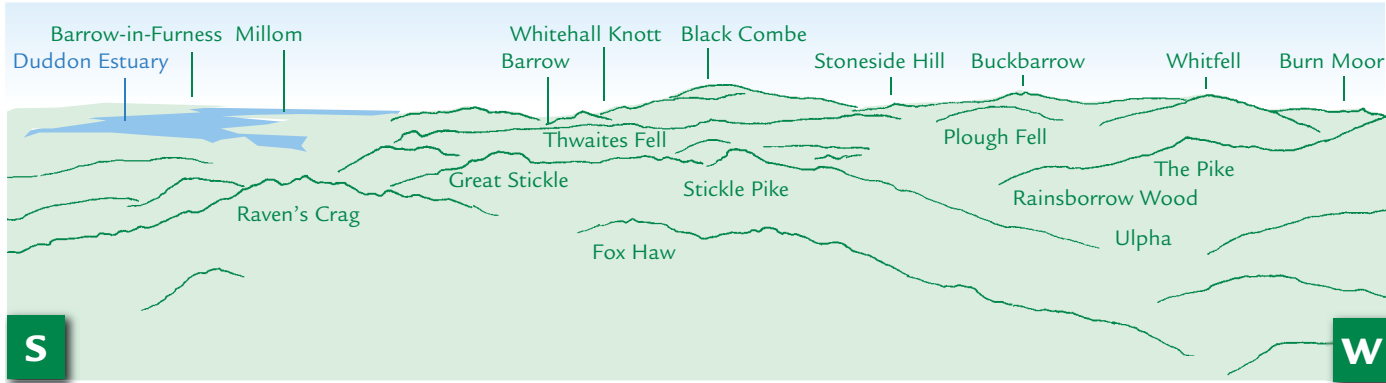

PANORAMA from Caw (GR230944) 529m

This graphic is an extract from **The Southern Fells**, volume three in the **Lakeland Fellranger** series published in April 2008 by Cicerone Press