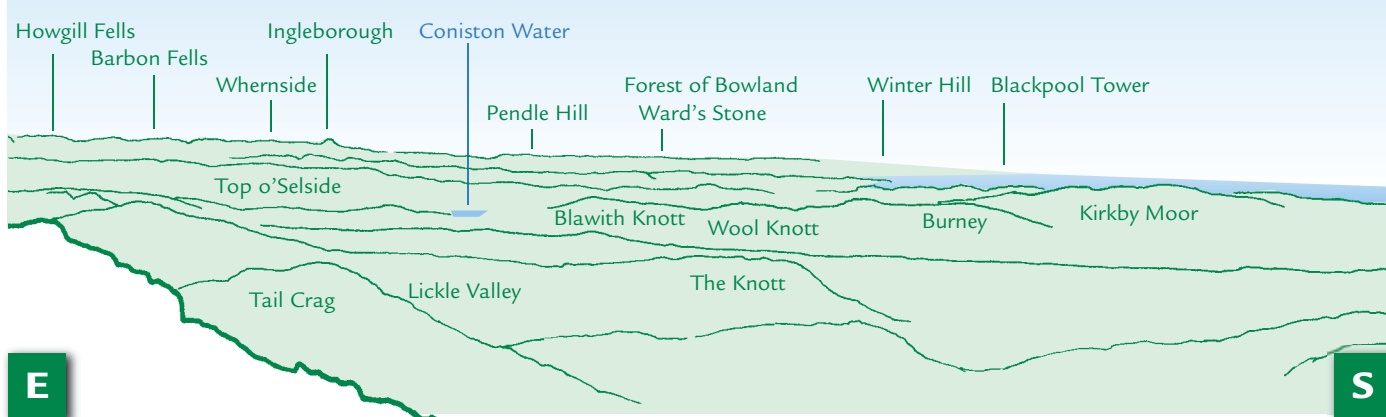

PANORAMA from Caw (GR230944) 529m

This graphic is an extract from **The Southern Fells**, volume three in the **Lakeland Fellranger** series published in April 2008 by Cicerone Press