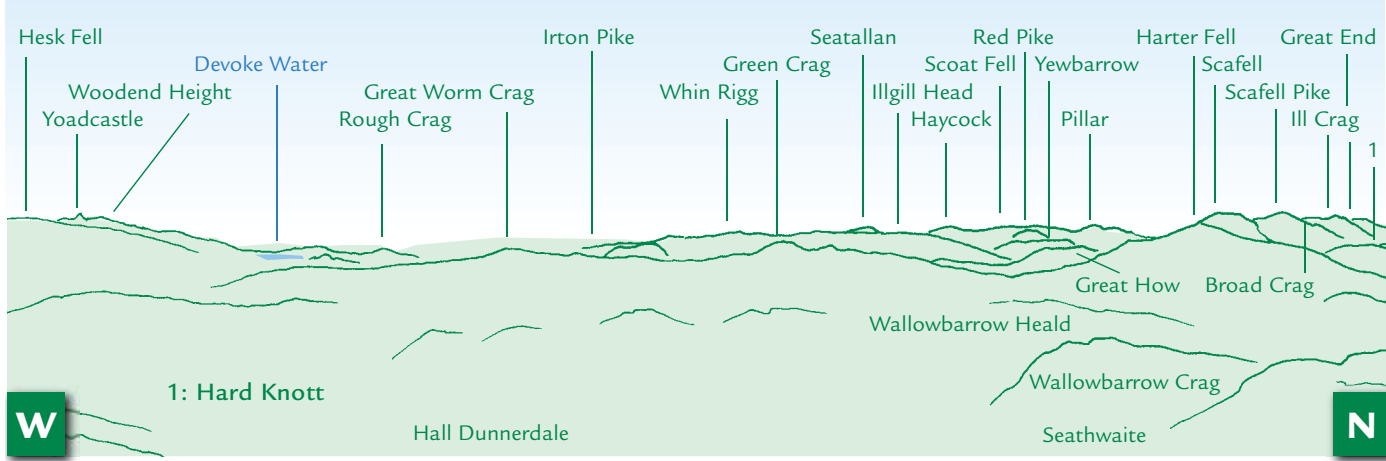

PANORAMA from Caw (GR230944) 529m

This graphic is an extract from **The Southern Fells**, volume three in the **Lakeland Fellranger** series published in April 2008 by Cicerone Press