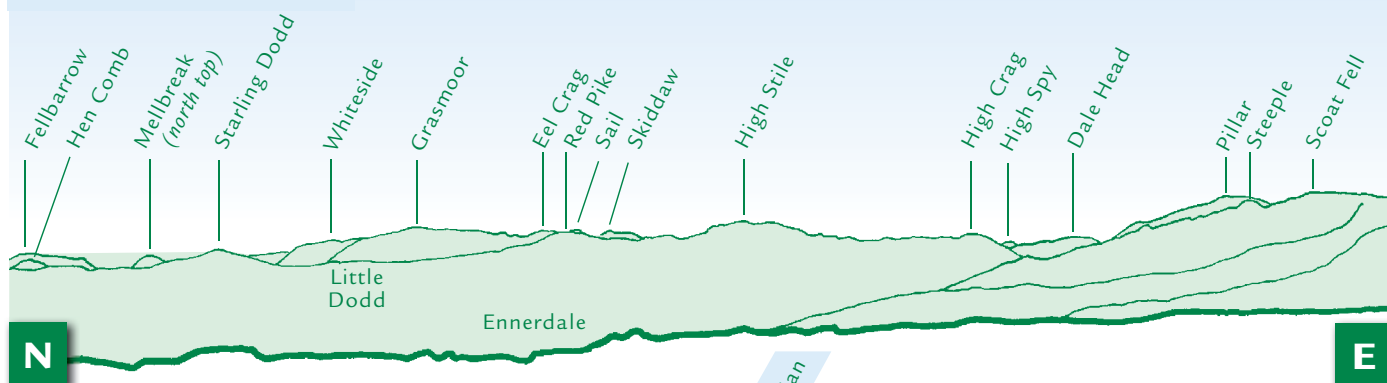

# PANORAMA from Caw Fell (GR 13201100)

*Panorama graphic shows the view as seen from Ennerdale Fence ignoring the wall itself*

This graphic is an extract from **The Western Fells**, volume five in the **Lakeland Fellranger** series scheduled to be published in Spring 2011 by Cicerone Press Ltd