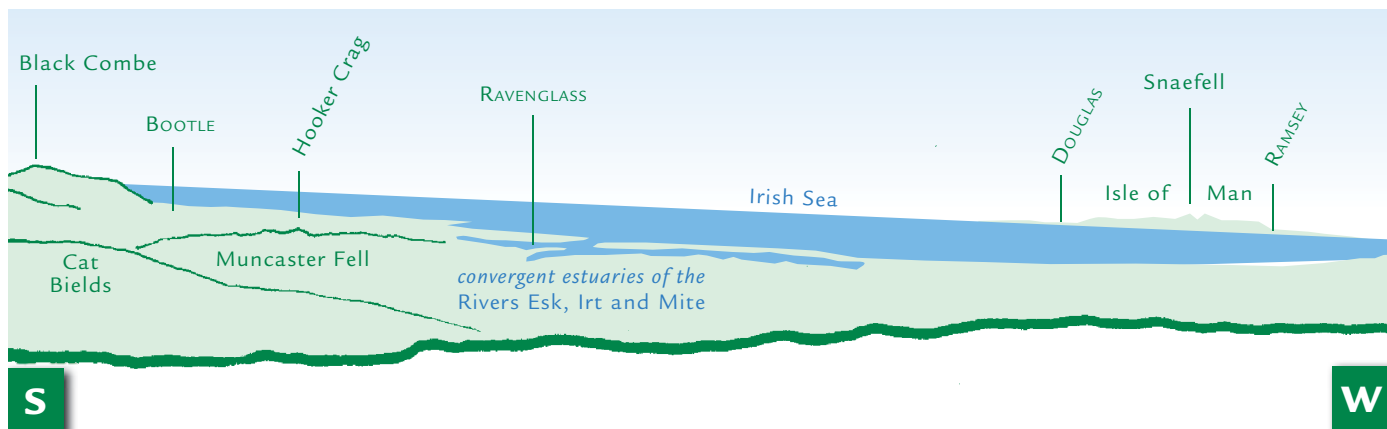

# PANORAMA from Caw Fell (GR 13201100)

*Panorama graphic shows the view as seen from Ennerdale Fence ignoring the wall itself*

This graphic is an extract from **The Western Fells**, volume five in the **Lakeland Fellranger** series scheduled to be published in Spring 2011 by Cicerone Press Ltd