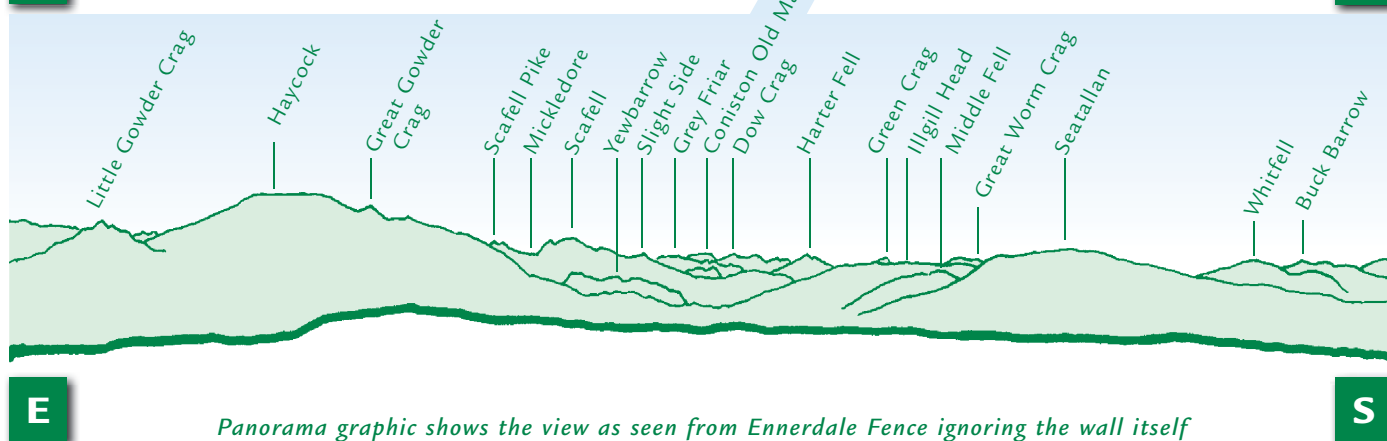

# PANORAMA from Caw Fell (GR 13201100)

*Panorama graphic shows the view as seen from Ennerdale Fence ignoring the wall itself*

This graphic is an extract from **The Western Fells**, volume five in the **Lakeland Fellranger** series scheduled to be published in Spring 2011 by Cicerone Press Ltd