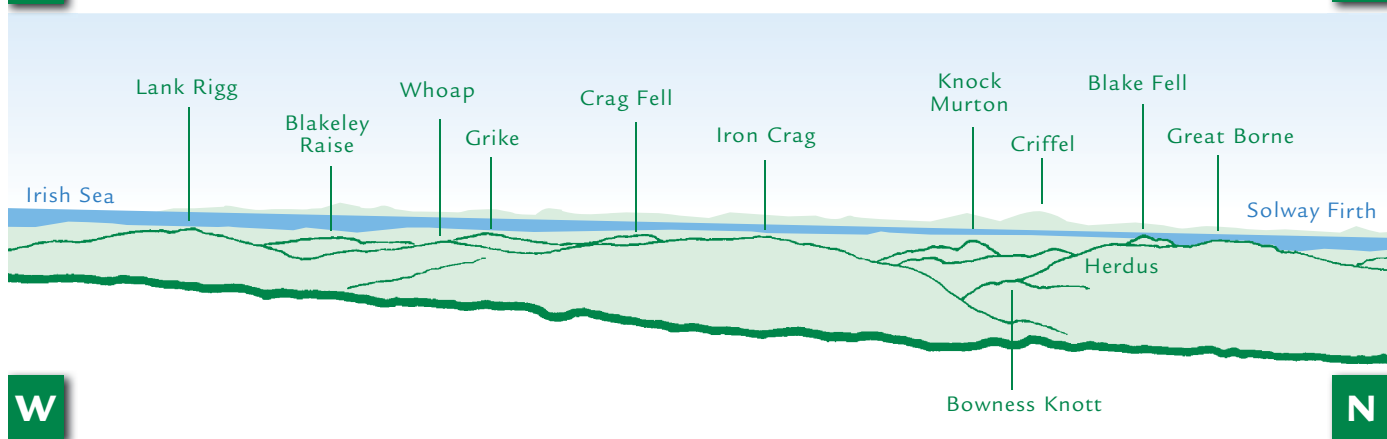

# PANORAMA from Caw Fell (GR 13201100)

*Panorama graphic shows the view as seen from Ennerdale Fence ignoring the wall itself*

This graphic is an extract from **The Western Fells**, volume five in the **Lakeland Fellranger** series scheduled to be published in Spring 2011 by Cicerone Press Ltd