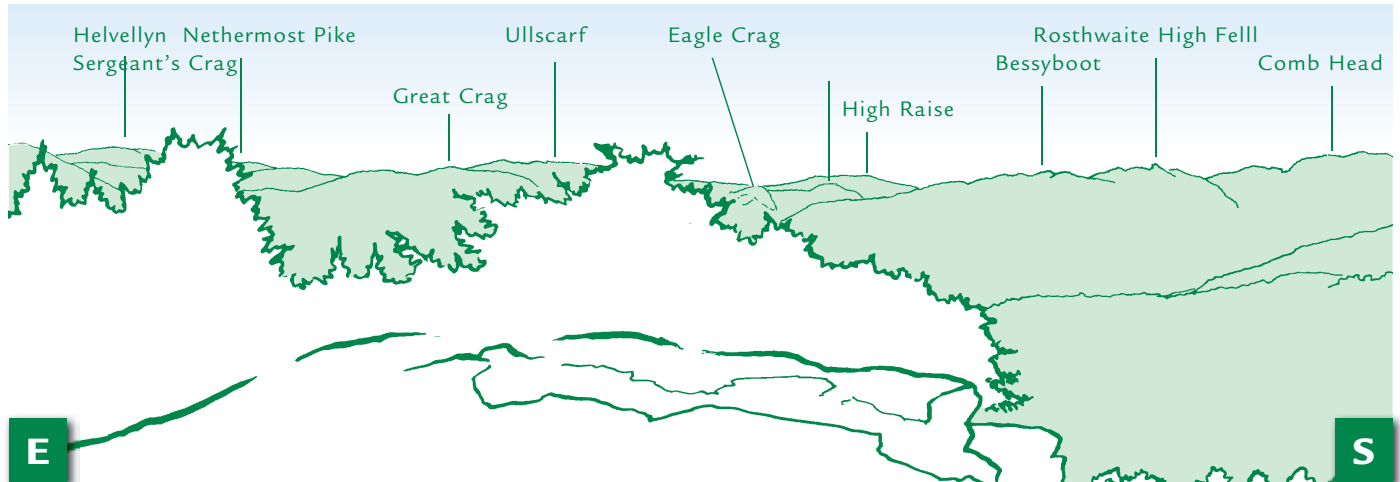

PANORAMA from Castle Crag (GR 249159)

This graphic is an extract from **The North-Western Fells**, volume six in the **Lakeland Fellranger** series to be published in April 2011 by Cicerone Press Ltd