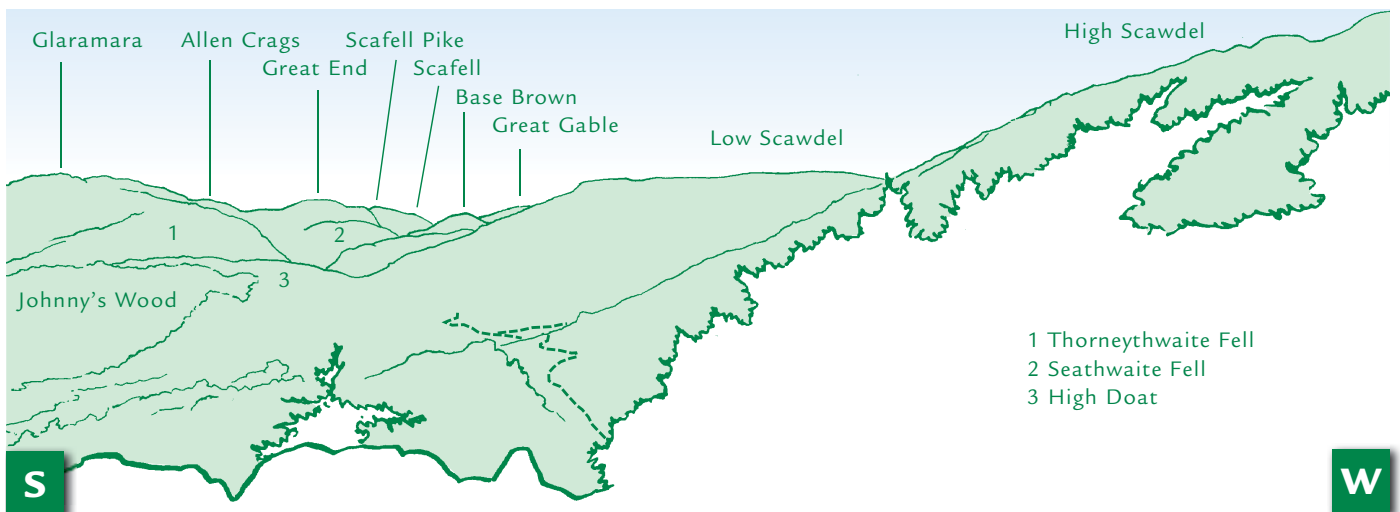

PANORAMA from Castle Crag (GR 249159)

This graphic is an extract from **The North-Western Fells**, volume six in the **Lakeland Fellranger** series to be published in April 2011 by Cicerone Press Ltd