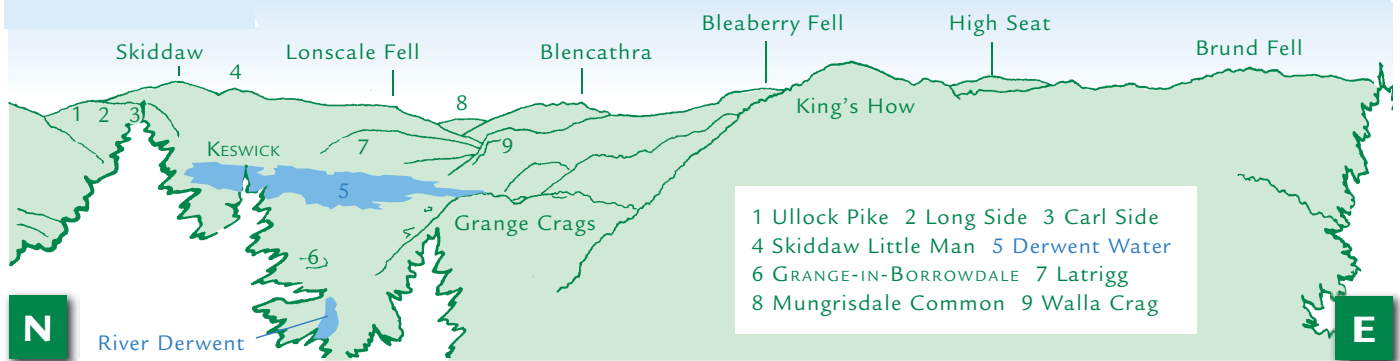

PANORAMA from Castle Crag (GR 249159)

This graphic is an extract from **The North-Western Fells**, volume six in the **Lakeland Fellranger** series to be published in April 2011 by Cicerone Press Ltd