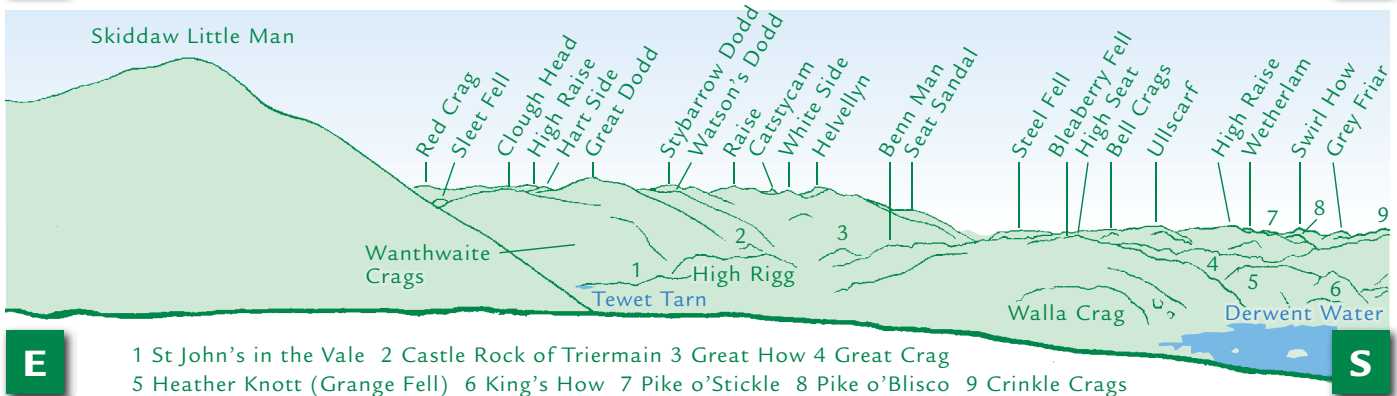

# PANORAMA from Carl Side (GR 255282) 746m

- 1 St John's in the Vale 2 Castle Rock of Triermain 3 Great How 4 Great Crag  
5 Heather Knott (Grange Fell) 6 King's How 7 Pike o'Stickle 8 Pike o'Blisco 9 Crinkle Crag

- 1 Esk Hause 2 High Spy 3 Maiden Moor 4 Catbells 5 Illgill Head 6 Scoat Fell 7 Steeple 8 Scar Crag

Southerndale over this edge

This graphic is an extract from **The Northern Fells**,  
volume seven in the **Lakeland Fellranger** series to be published in April 2013 by Cicerone Press