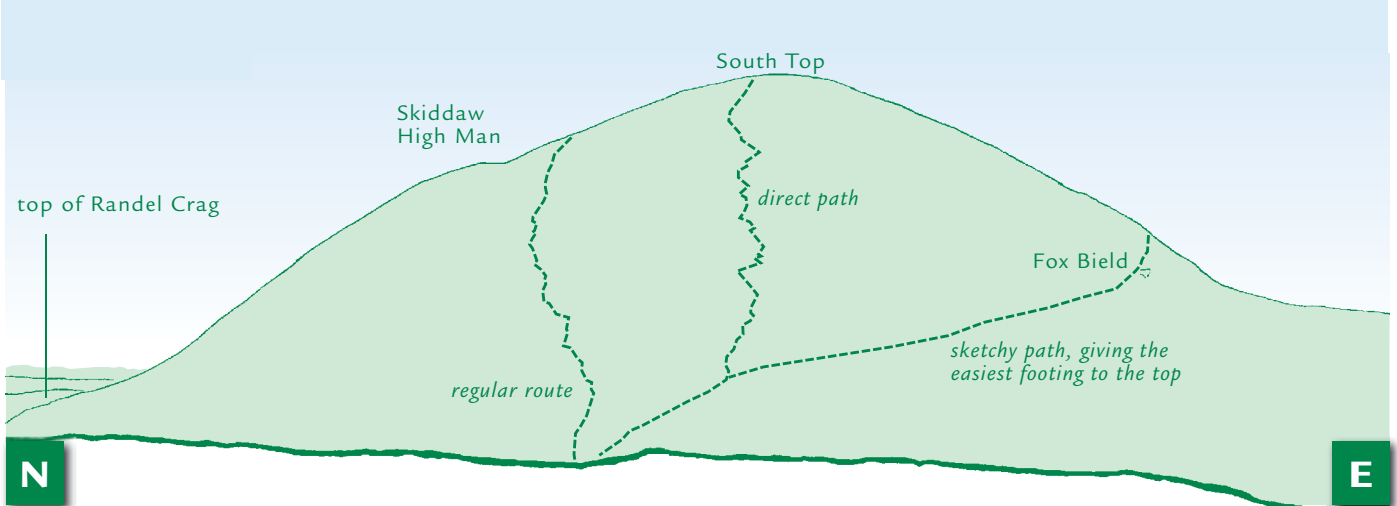

# PANORAMA from Carl Side (GR 255282) 746m

- 1 St John's in the Vale 2 Castle Rock of Triermain 3 Great How 4 Great Crag  
5 Heather Knott (Grange Fell) 6 King's How 7 Pike o'Stickle 8 Pike o'Blisco 9 Crinkle Crag

- 1 Esk Hause 2 High Spy 3 Maiden Moor 4 Catbells 5 Illgill Head 6 Scoat Fell 7 Steeple 8 Scar Crag

Southerndale over this edge

This graphic is an extract from **The Northern Fells**,  
volume seven in the **Lakeland Fellranger** series to be published in April 2013 by Cicerone Press