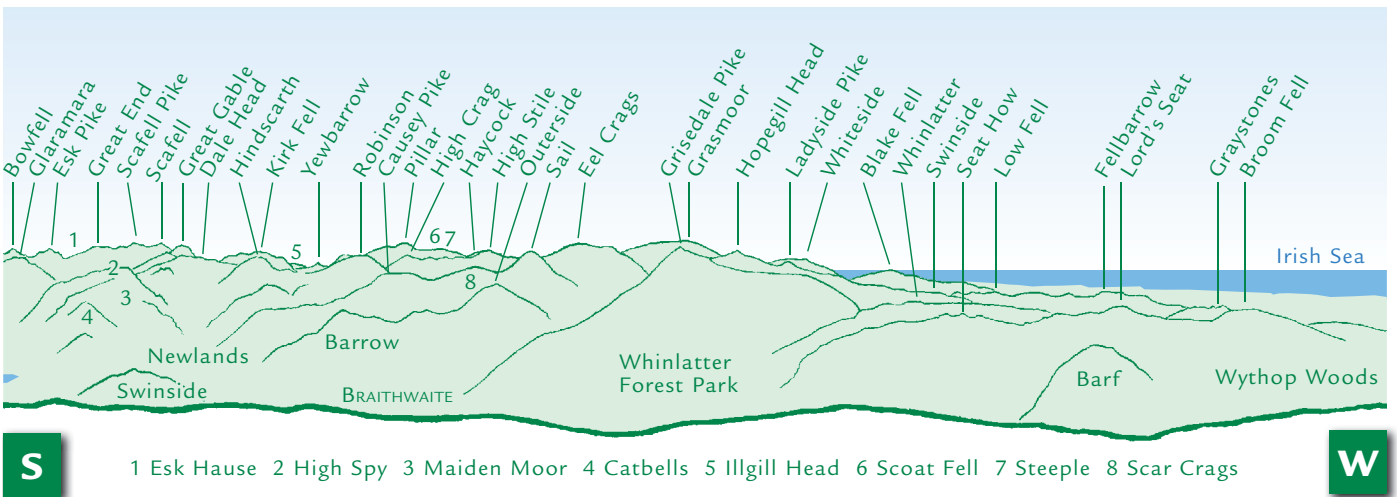

# PANORAMA from Carl Side (GR 255282) 746m

- 1 St John's in the Vale 2 Castle Rock of Triermain 3 Great How 4 Great Crag  
5 Heather Knott (Grange Fell) 6 King's How 7 Pike o'Stickle 8 Pike o'Blisco 9 Crinkle Crag

- 1 Esk Hause 2 High Spy 3 Maiden Moor 4 Catbells 5 Illgill Head 6 Scoat Fell 7 Steeple 8 Scar Crag

Southerndale over this edge

This graphic is an extract from **The Northern Fells**,  
volume seven in the **Lakeland Fellranger** series to be published in April 2013 by Cicerone Press