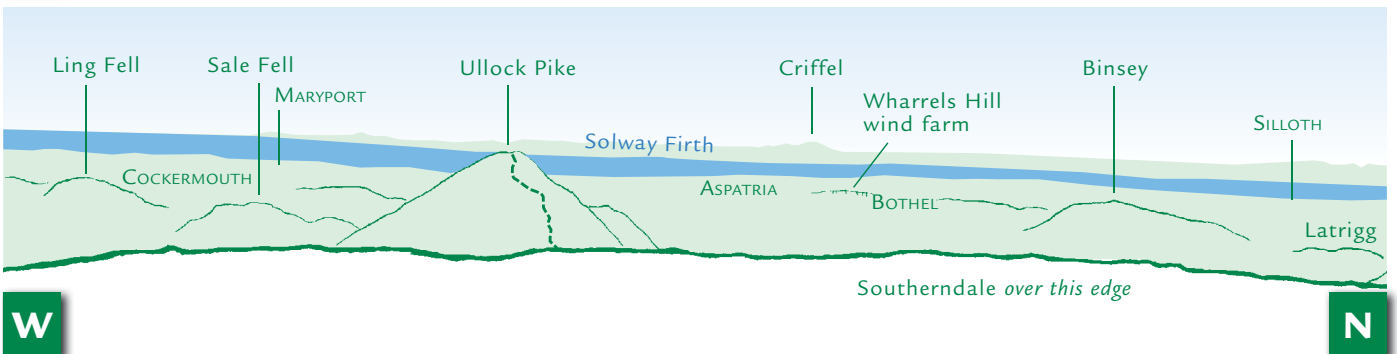

# PANORAMA from Carl Side (GR 255282) 746m

- 1 St John's in the Vale 2 Castle Rock of Triermain 3 Great How 4 Great Crag  
5 Heather Knott (Grange Fell) 6 King's How 7 Pike o'Stickle 8 Pike o'Blisco 9 Crinkle Crag

- 1 Esk Hause 2 High Spy 3 Maiden Moor 4 Catbells 5 Illgill Head 6 Scoat Fell 7 Steeple 8 Scar Crag

Southerndale over this edge

This graphic is an extract from **The Northern Fells**,  
volume seven in the **Lakeland Fellranger** series to be published in April 2013 by Cicerone Press