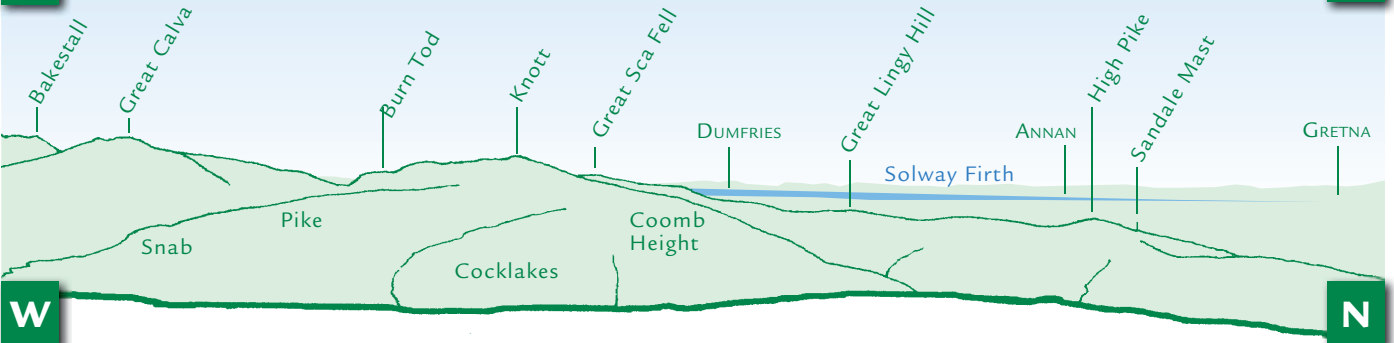

PANORAMA from Bowscale Fell (GR 333305) 702m

This graphic is an extract from **The Northern Fells**, volume seven in the **Lakeland Fellranger** series to be published in April 2013 by Cicerone Press