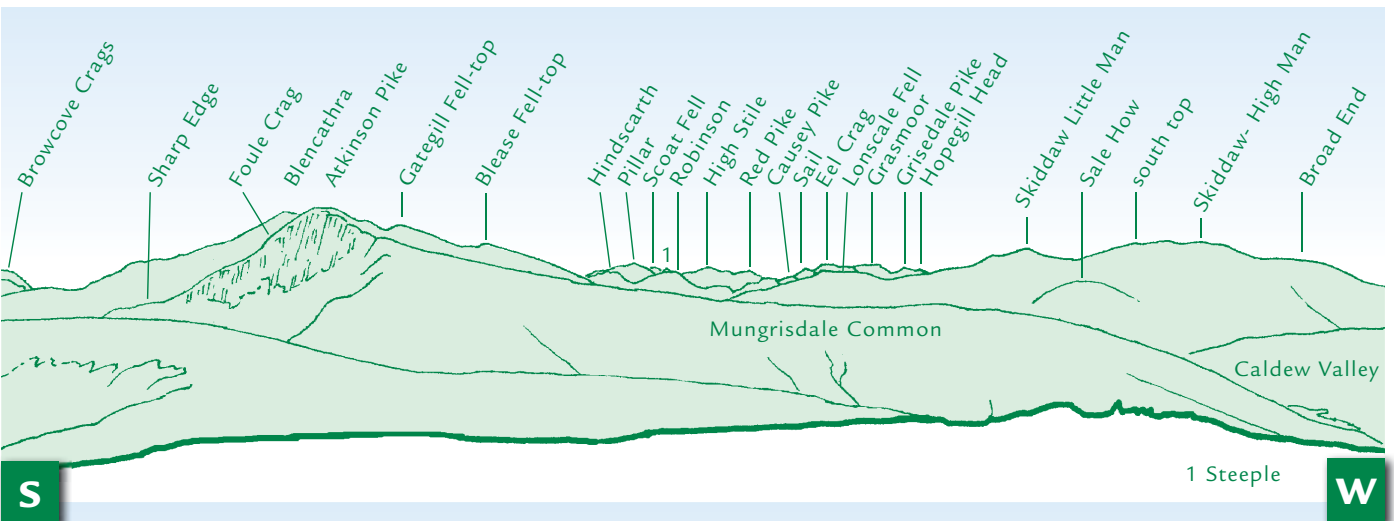

PANORAMA from Bowscale Fell (GR 333305) 702m

This graphic is an extract from **The Northern Fells**, volume seven in the **Lakeland Fellranger** series to be published in April 2013 by Cicerone Press