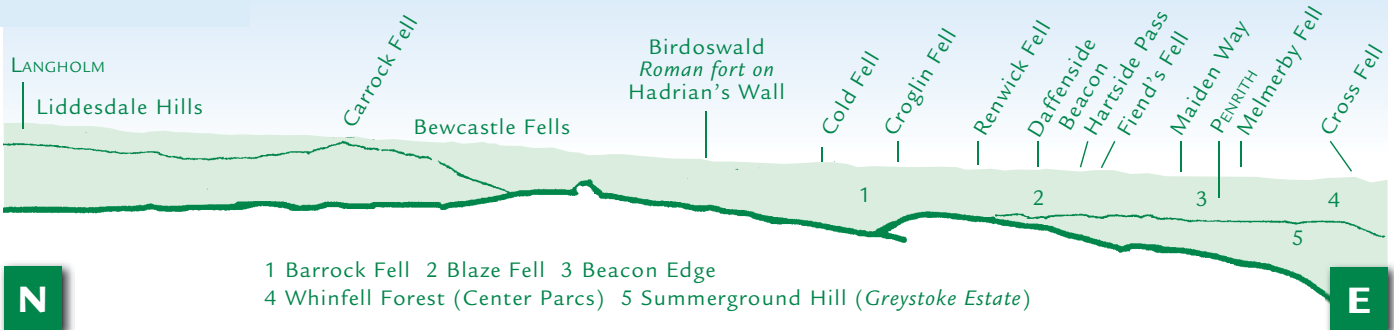

PANORAMA from Bowscale Fell (GR 333305) 702m

This graphic is an extract from **The Northern Fells**, volume seven in the **Lakeland Fellranger** series to be published in April 2013 by Cicerone Press