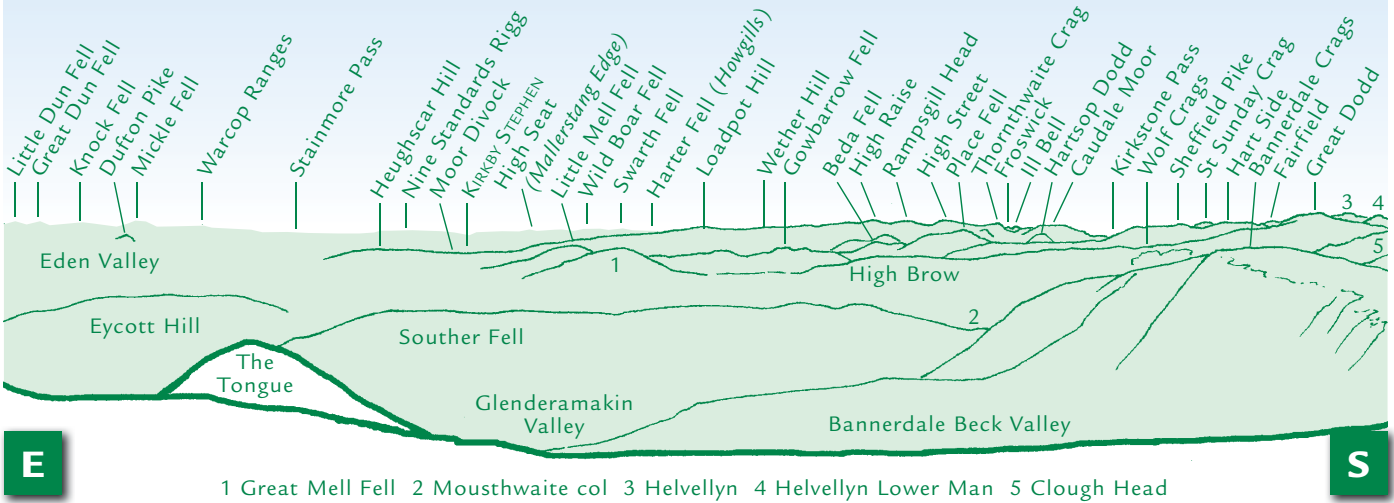

PANORAMA from Bowscale Fell (GR 333305) 702m

This graphic is an extract from **The Northern Fells**, volume seven in the **Lakeland Fellranger** series to be published in April 2013 by Cicerone Press