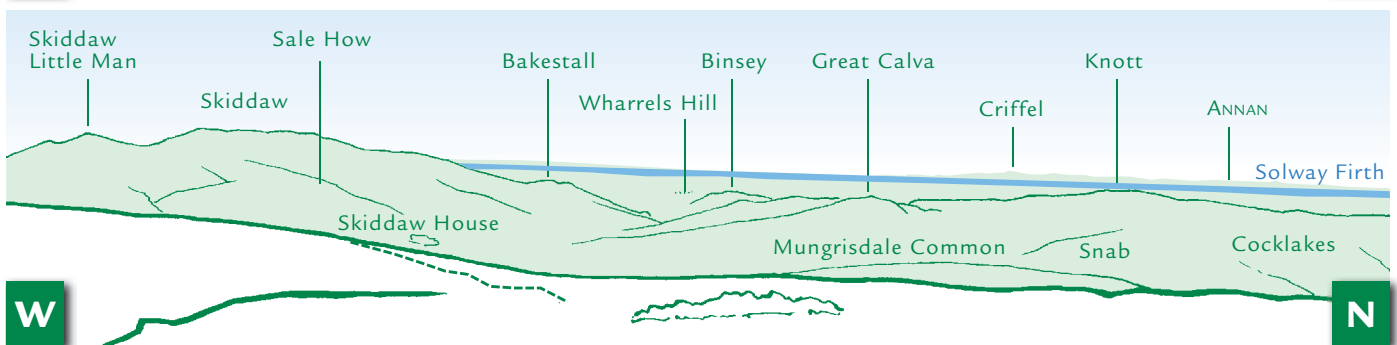

PANORAMA from Blencathra (GR 324277) 868m

This graphic is an extract from **The Northern Fells**, volume seven in the **Lakeland Fellranger** series to be published in April 2013 by Cicerone Press