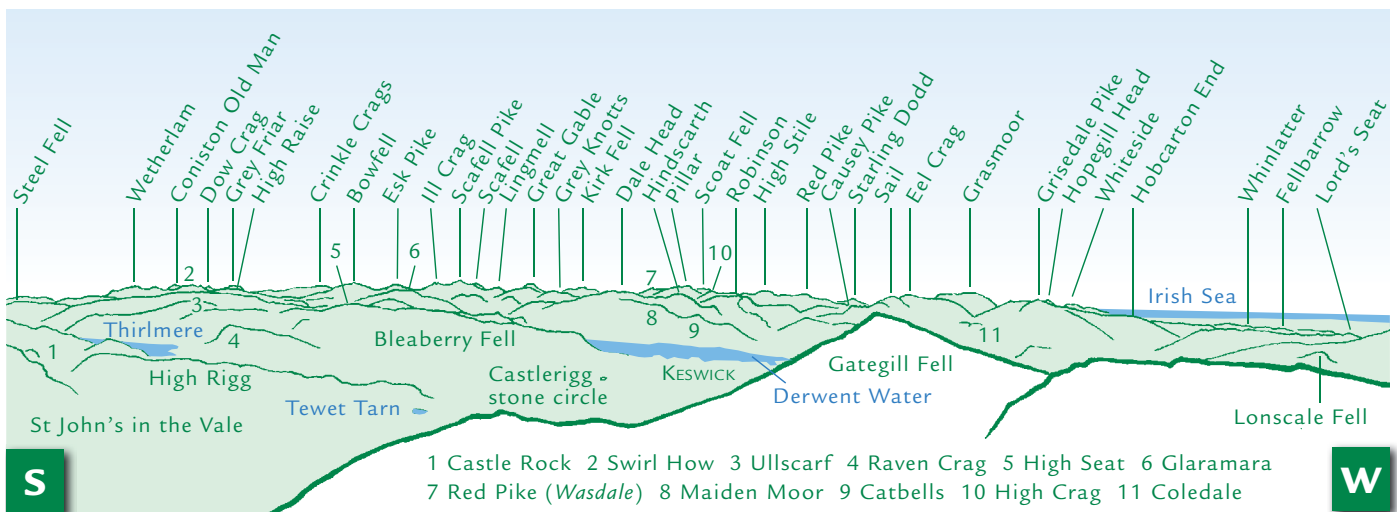

PANORAMA from Blencathra (GR 324277) 868m

This graphic is an extract from **The Northern Fells**, volume seven in the **Lakeland Fellranger** series to be published in April 2013 by Cicerone Press