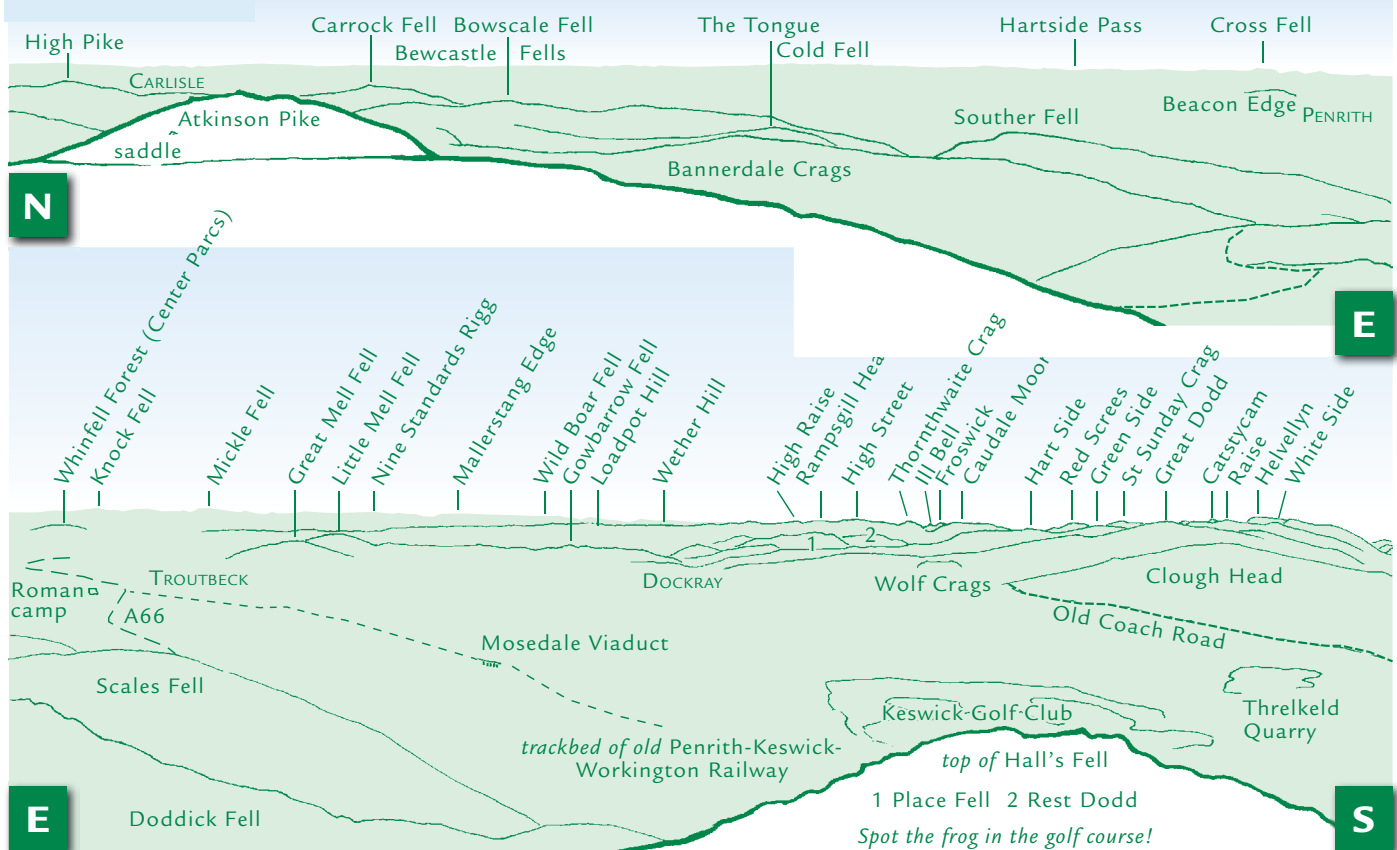

PANORAMA from Blencathra (GR 324277) 868m

This graphic is an extract from **The Northern Fells**, volume seven in the **Lakeland Fellranger** series to be published in April 2013 by Cicerone Press