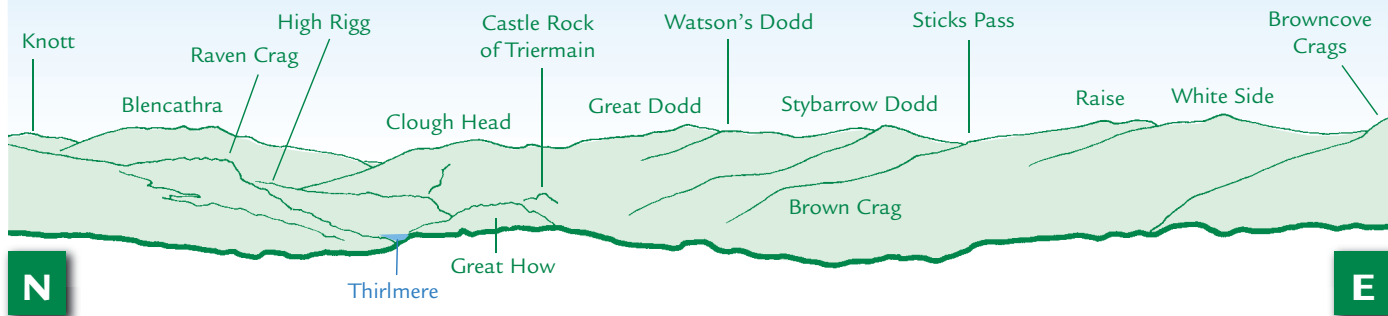

PANORAMA from Armboth Fell (GR297159) 479m

This graphic is an extract from **The Central Fells**, volume one in the **Lakeland Fellranger** series published in April 2008 by Cicerone Press