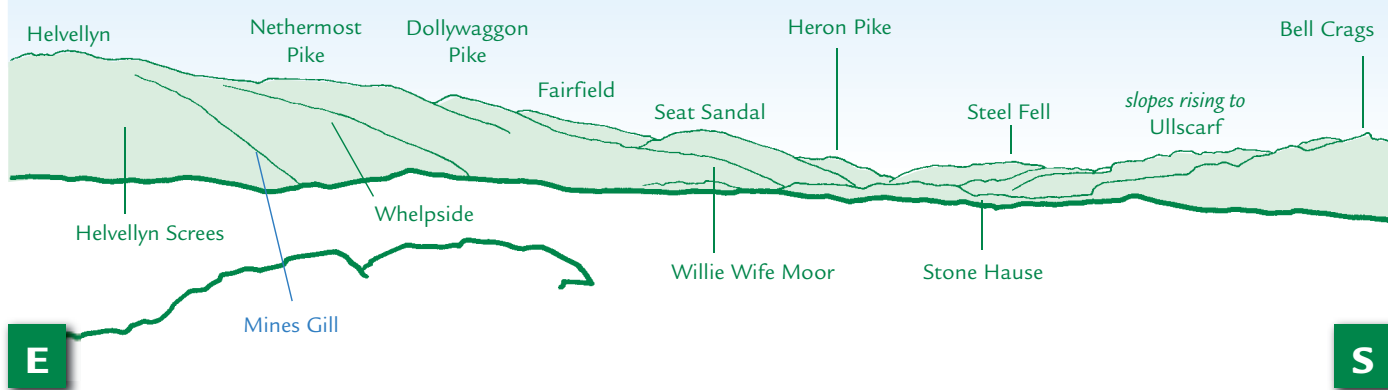

PANORAMA from Armboth Fell (GR297159) 479m

This graphic is an extract from **The Central Fells**, volume one in the **Lakeland Fellranger** series published in April 2008 by Cicerone Press