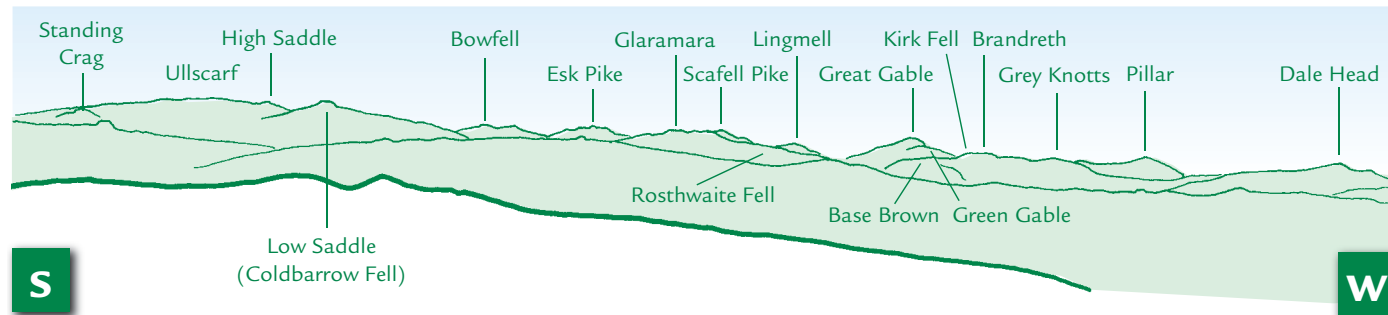

PANORAMA from Armboth Fell (GR297159) 479m

This graphic is an extract from **The Central Fells**, volume one in the **Lakeland Fellranger** series published in April 2008 by Cicerone Press