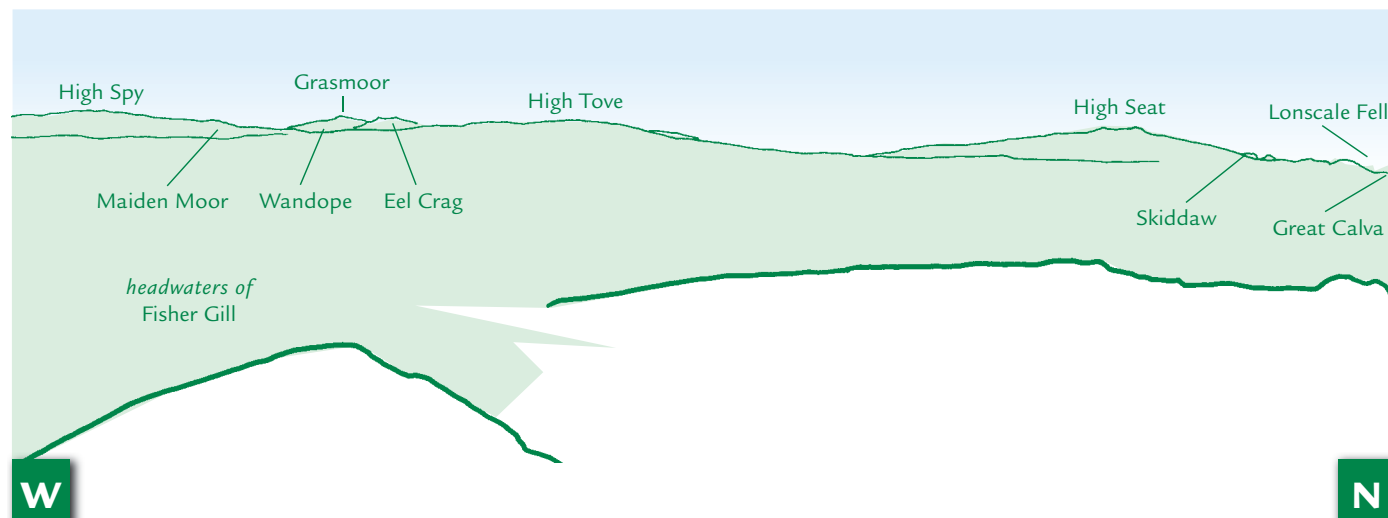

PANORAMA from Armboth Fell (GR297159) 479m

This graphic is an extract from **The Central Fells**, volume one in the **Lakeland Fellranger** series published in April 2008 by Cicerone Press