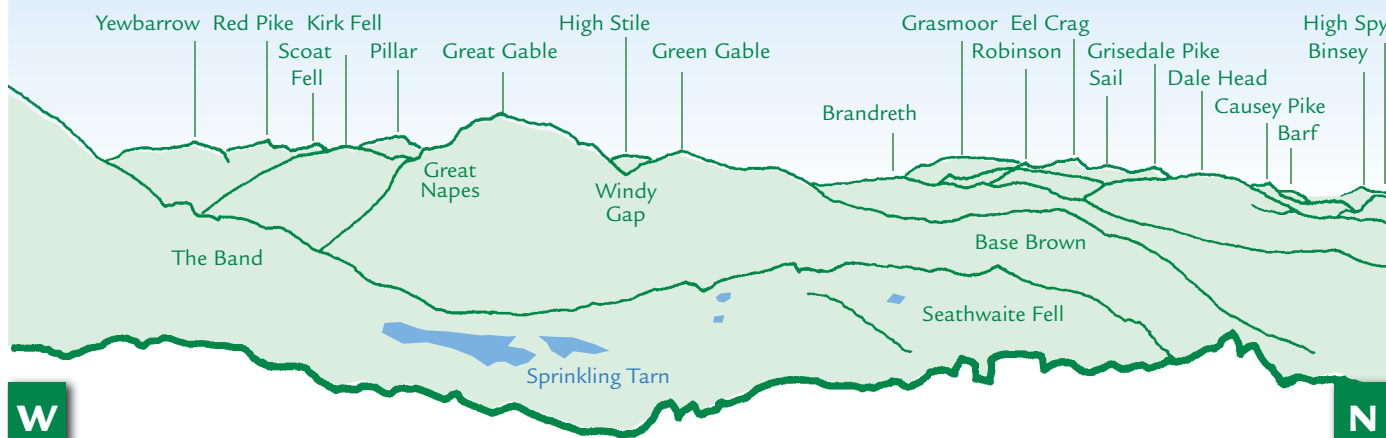

PANORAMA from Allen Crags (GR236085) 784m

N

- 1 High Spy 2 Ullock Pike 3 Longside Edge 4 Carlside 5 Skiddaw Little Man 6 Catbells
 7 Derwentwater 8 Castle Crag 9 Lonscale Fell 10 Knott 11 High Pike 12 Eagle Crag
 13 Sergeant's Crag 14 Dove Crag 15 Red Screens

E

E

S

S

W

W

N

This graphic is an extract from **The Central Fells**,
 volume four in the **Lakeland Fellranger** series published in April 2008 by Cicerone Press