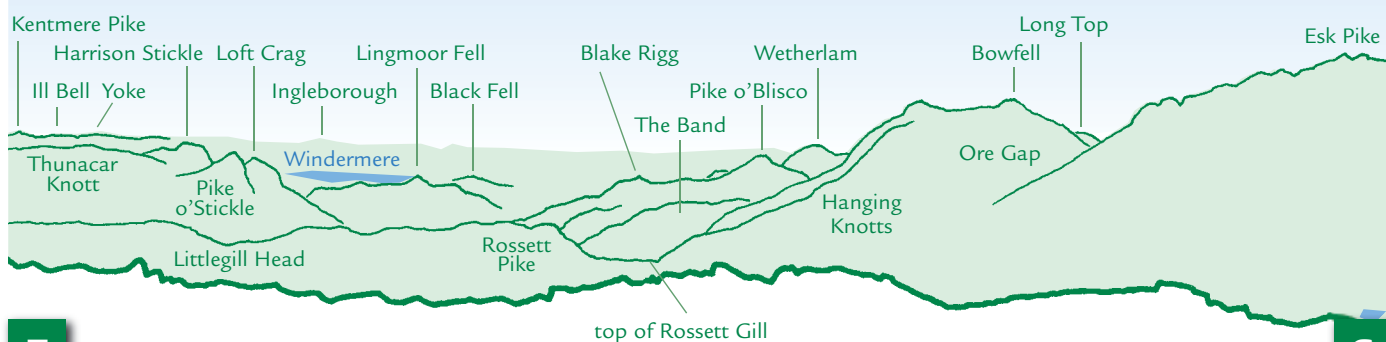

PANORAMA from Allen Crags (GR236085) 784m

N

- 1 High Spy 2 Ullock Pike 3 Longside Edge 4 Carlside 5 Skiddaw Little Man 6 Catbells
 7 Derwentwater 8 Castle Crag 9 Lonscale Fell 10 Knott 11 High Pike 12 Eagle Crag
 13 Sergeant's Crag 14 Dove Crag 15 Red Screens

E

E

S

S

W

W

N

This graphic is an extract from **The Central Fells**,
 volume four in the **Lakeland Fellranger** series published in April 2008 by Cicerone Press