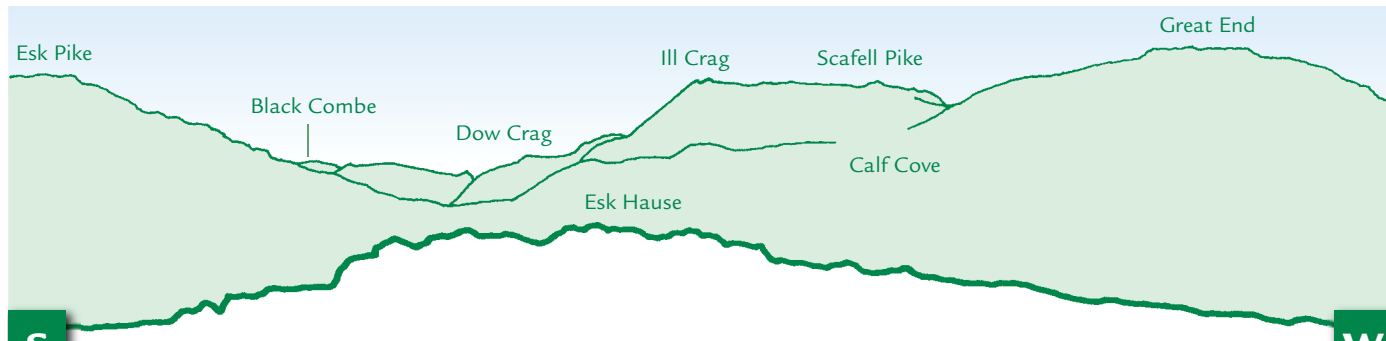

PANORAMA from Allen Crags (GR236085) 784m

N

- 1 High Spy 2 Ullock Pike 3 Longside Edge 4 Carlside 5 Skiddaw Little Man 6 Catbells
 7 Derwentwater 8 Castle Crag 9 Lonscale Fell 10 Knott 11 High Pike 12 Eagle Crag
 13 Sergeant's Crag 14 Dove Crag 15 Red Screens

E

E

S

S

W

W

N

This graphic is an extract from **The Central Fells**,
 volume four in the **Lakeland Fellranger** series published in April 2008 by Cicerone Press