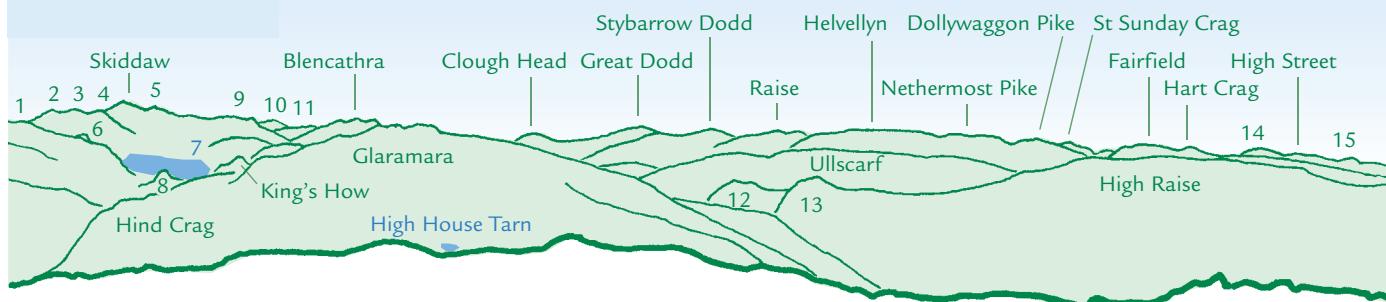

PANORAMA from Allen Crags (GR236085) 784m

N

- 1 High Spy 2 Ullock Pike 3 Longside Edge 4 Carlside 5 Skiddaw Little Man 6 Catbells
 7 Derwentwater 8 Castle Crag 9 Lonscale Fell 10 Knott 11 High Pike 12 Eagle Crag
 13 Sergeant's Crag 14 Dove Crag 15 Red Screens

E

E

S

S

W

W

N

This graphic is an extract from **The Central Fells**,
 volume four in the **Lakeland Fellranger** series published in April 2008 by Cicerone Press